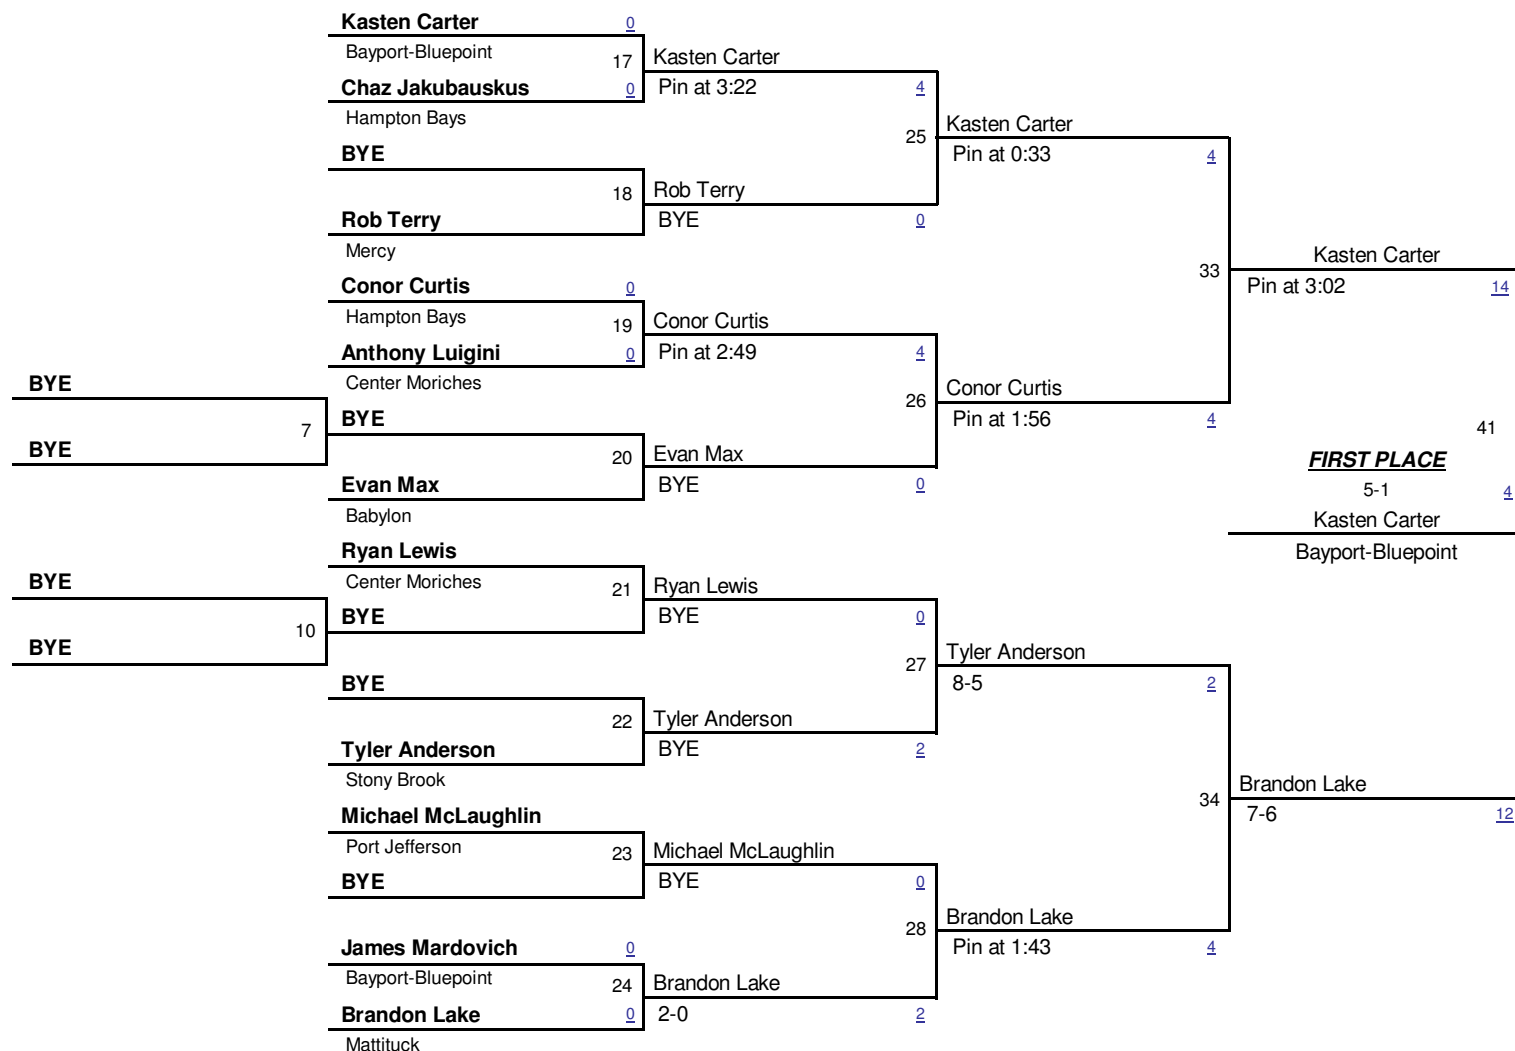

2010 Section XI Championships-D2

February 12, 2010

Division II 171