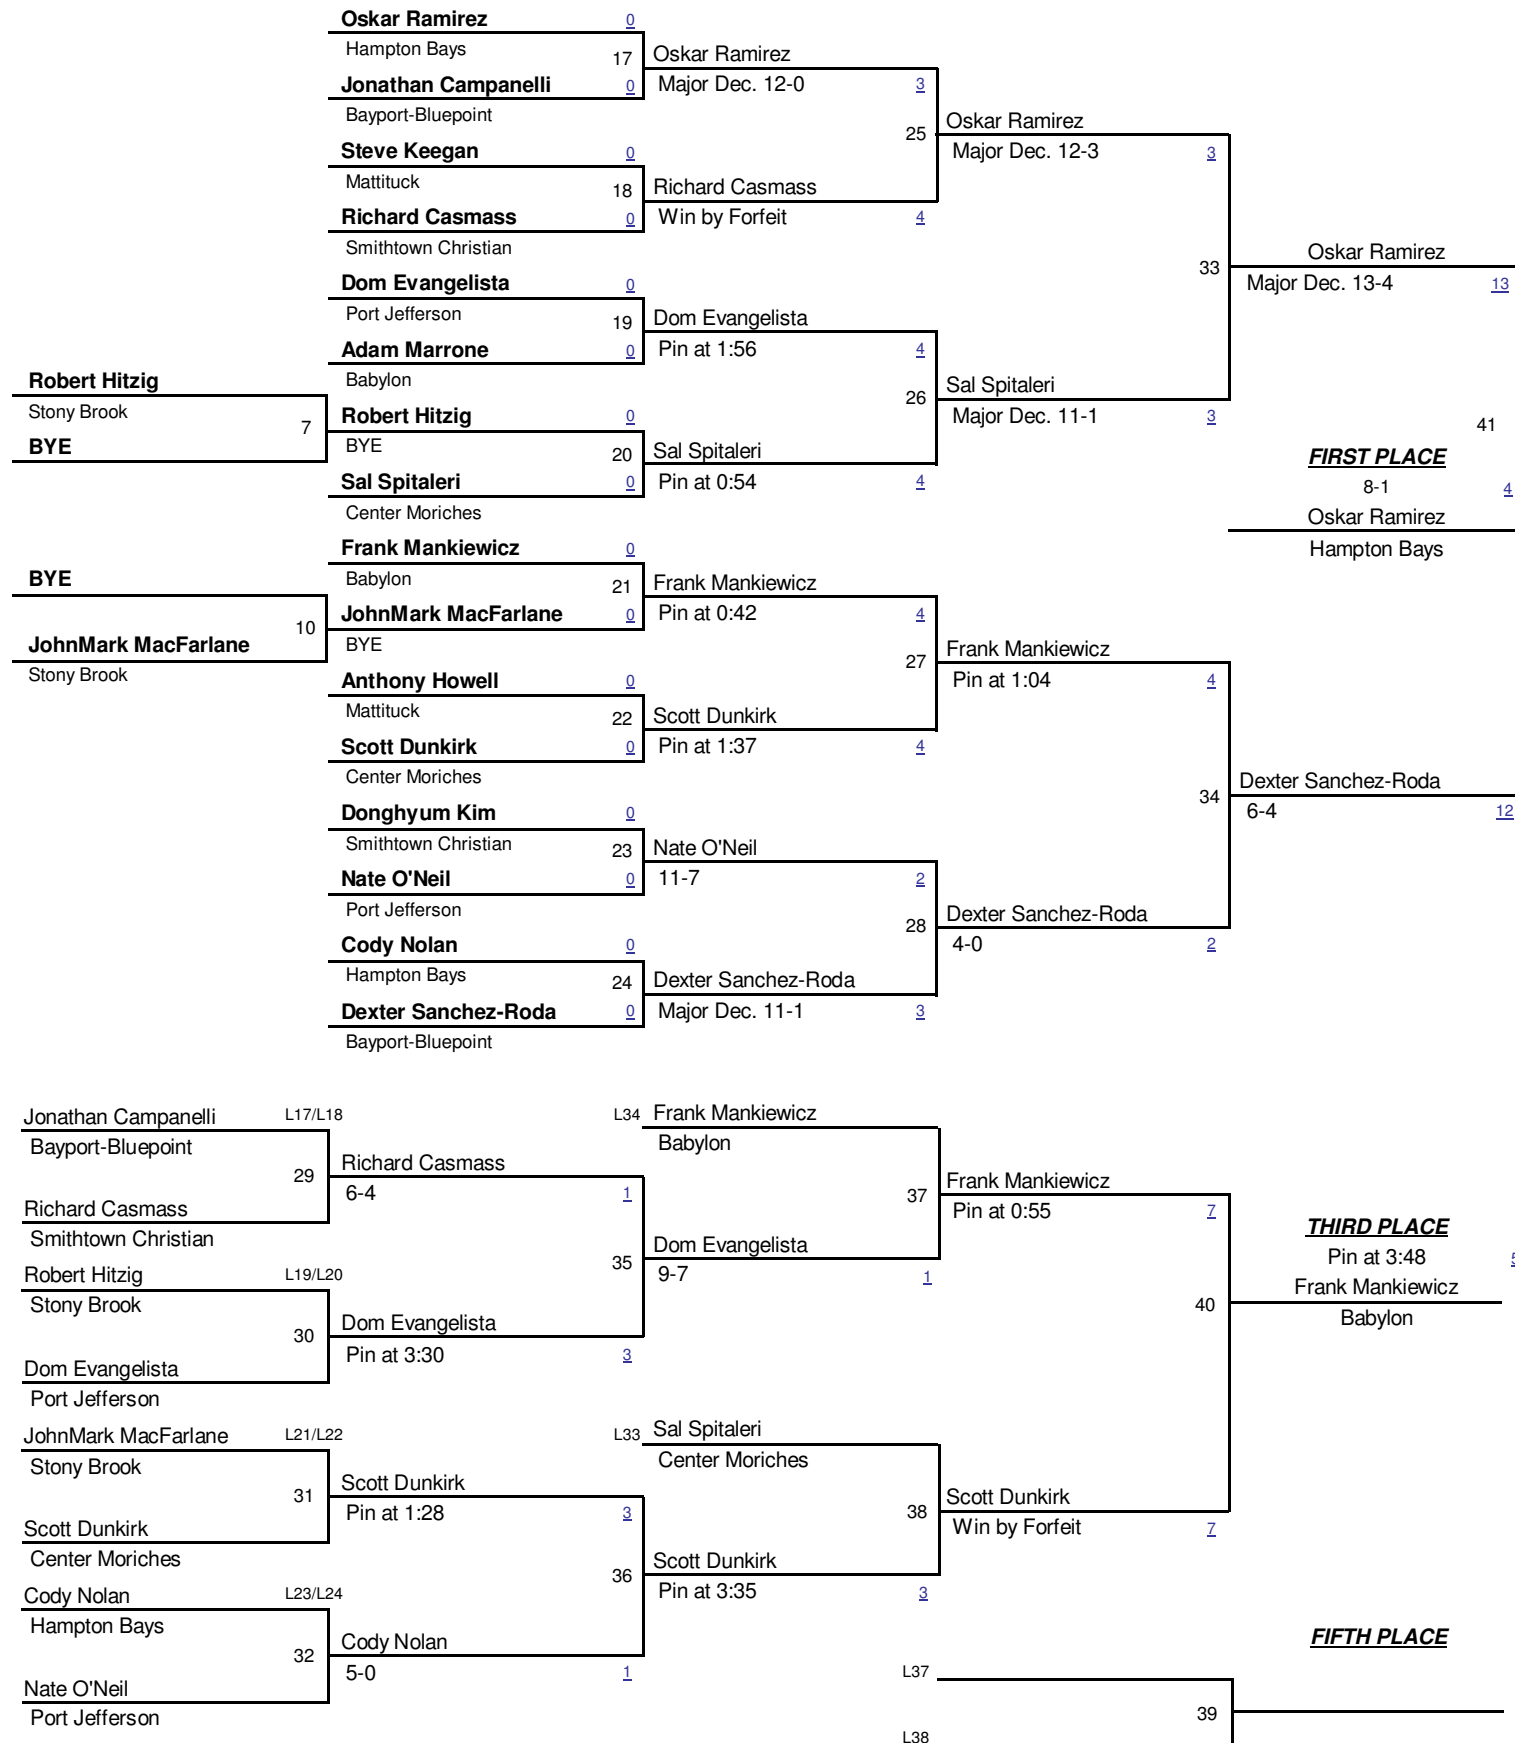

2010 Section XI Championships-D2

February 12, 2010

Division II 145