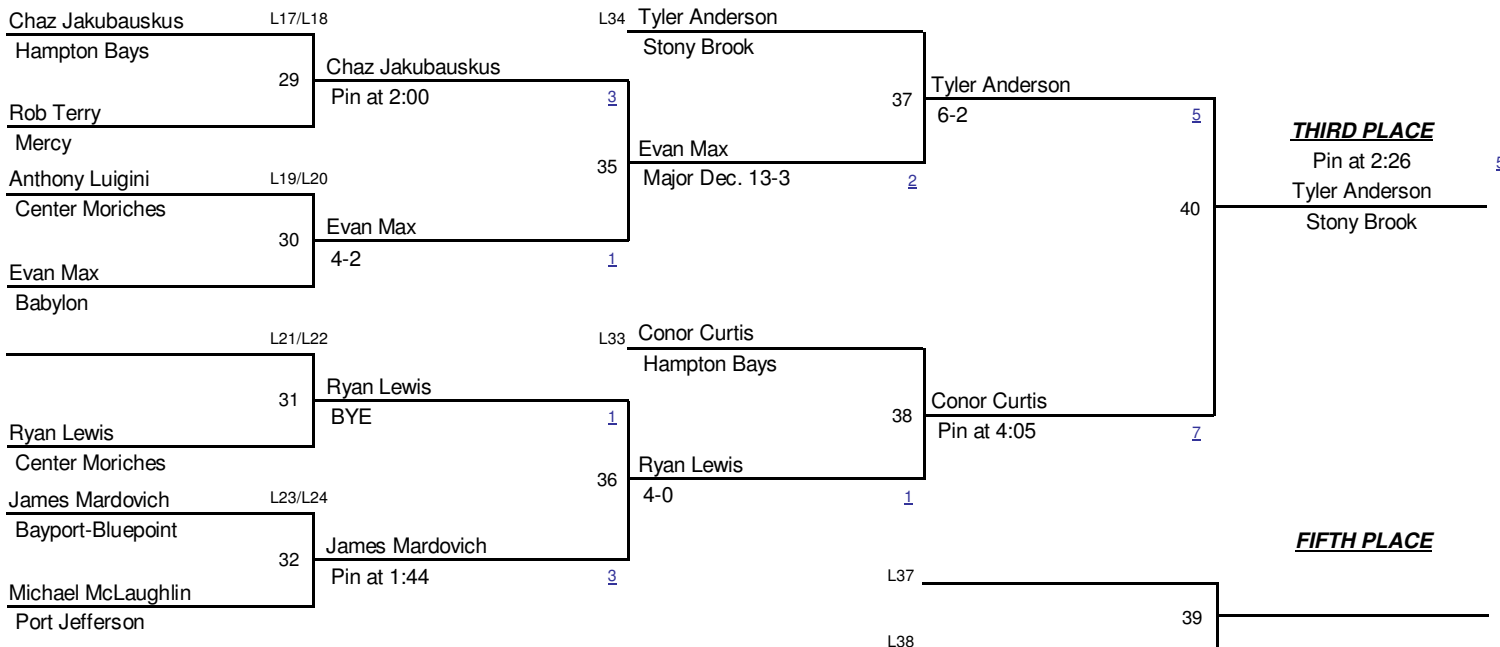

2010 Section XI Championships-D2

February 12, 2010

Division II 171