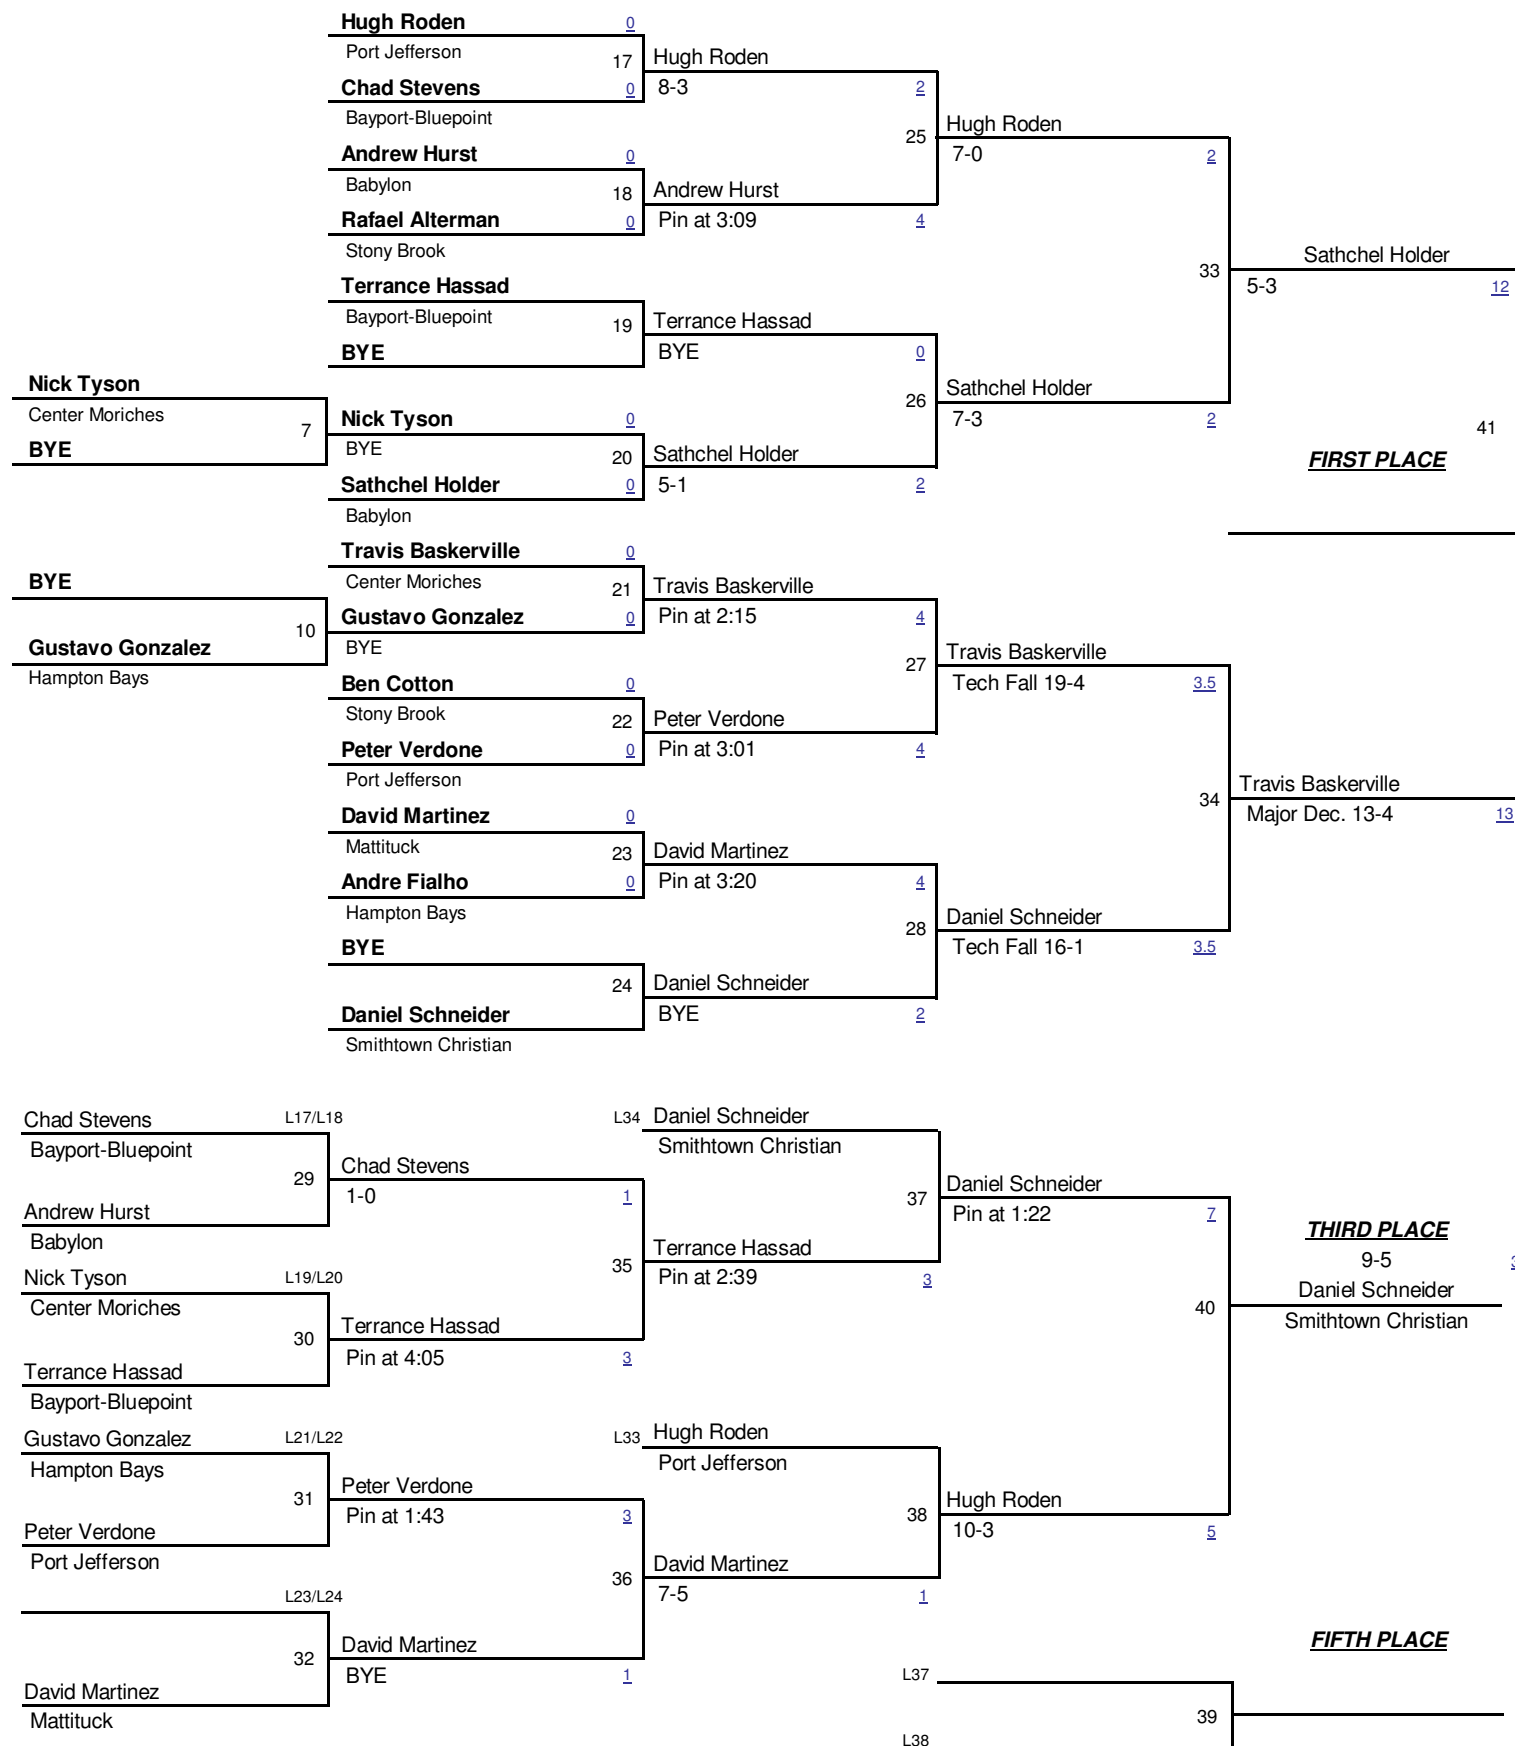

2010 Section XI Championships-D2

February 12, 2010

Division II 140