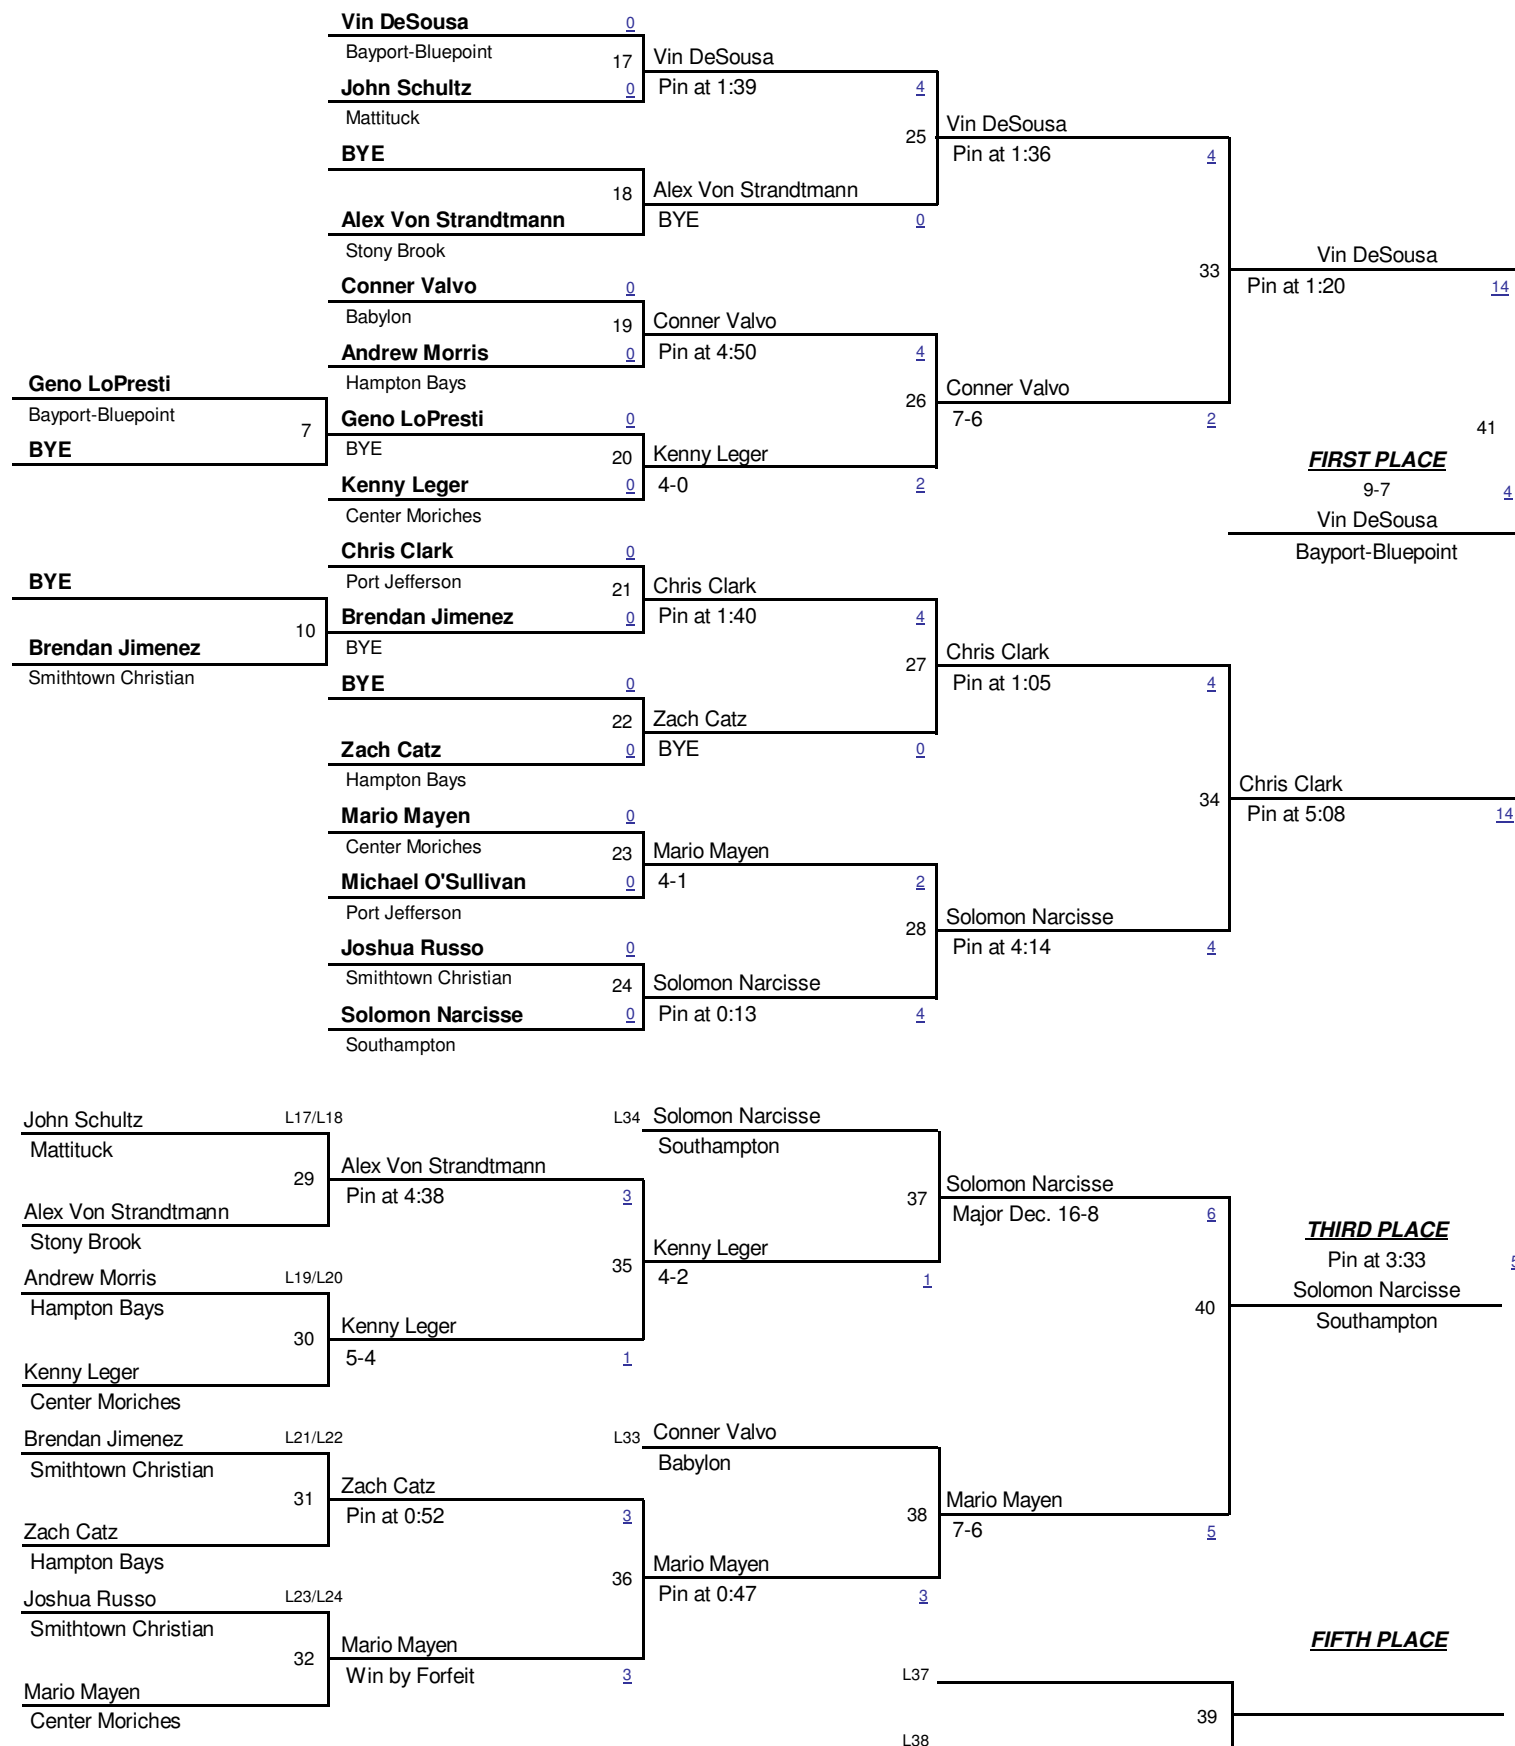

2010 Section XI Championships-D2

February 12, 2010

Division II 160