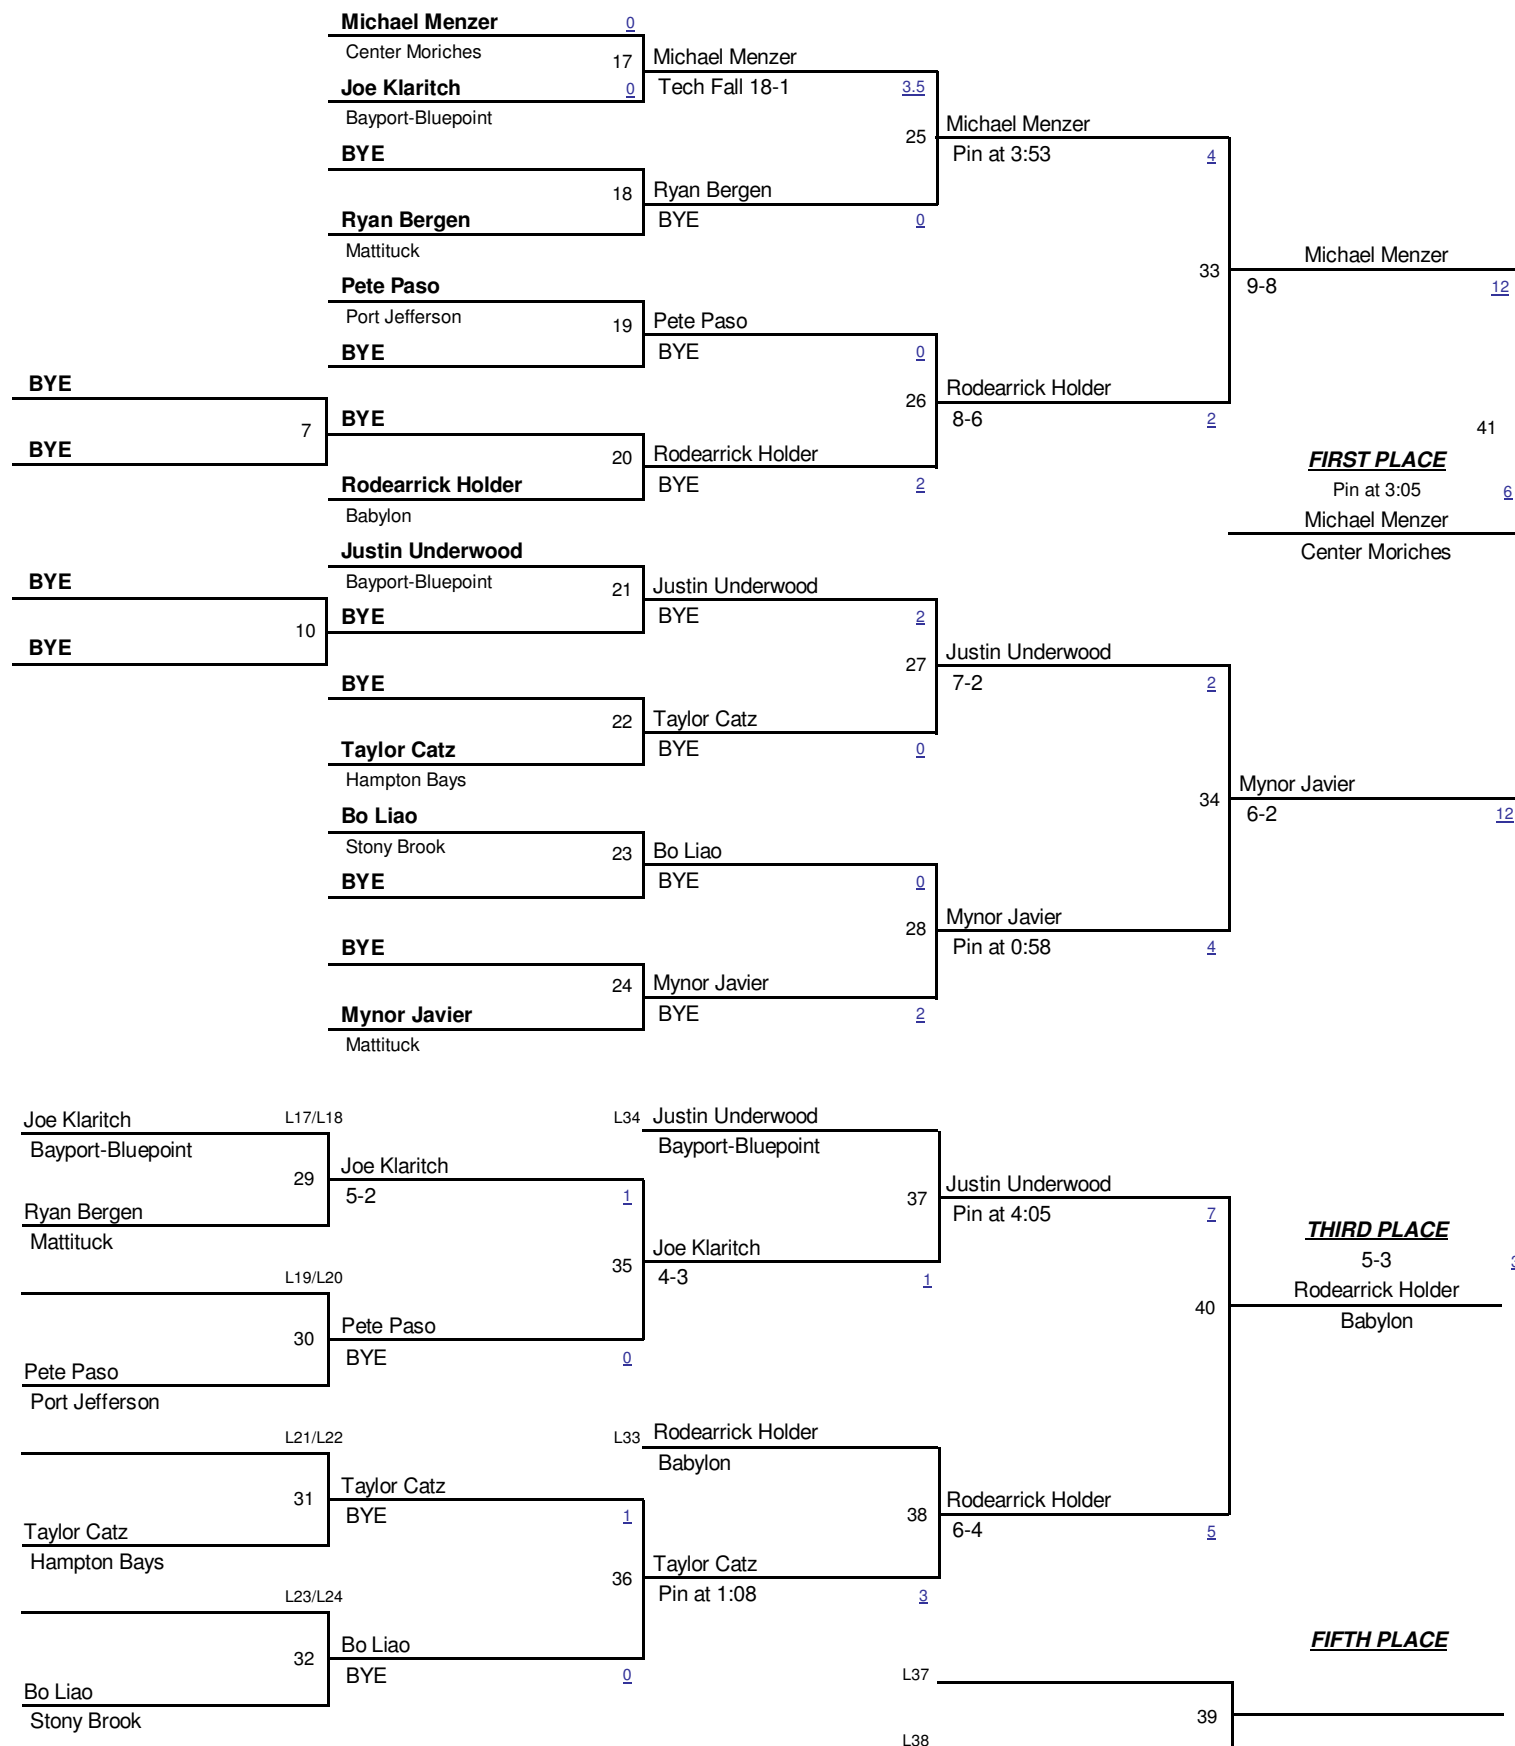

2010 Section XI Championships-D2

February 12, 2010

Division II 103