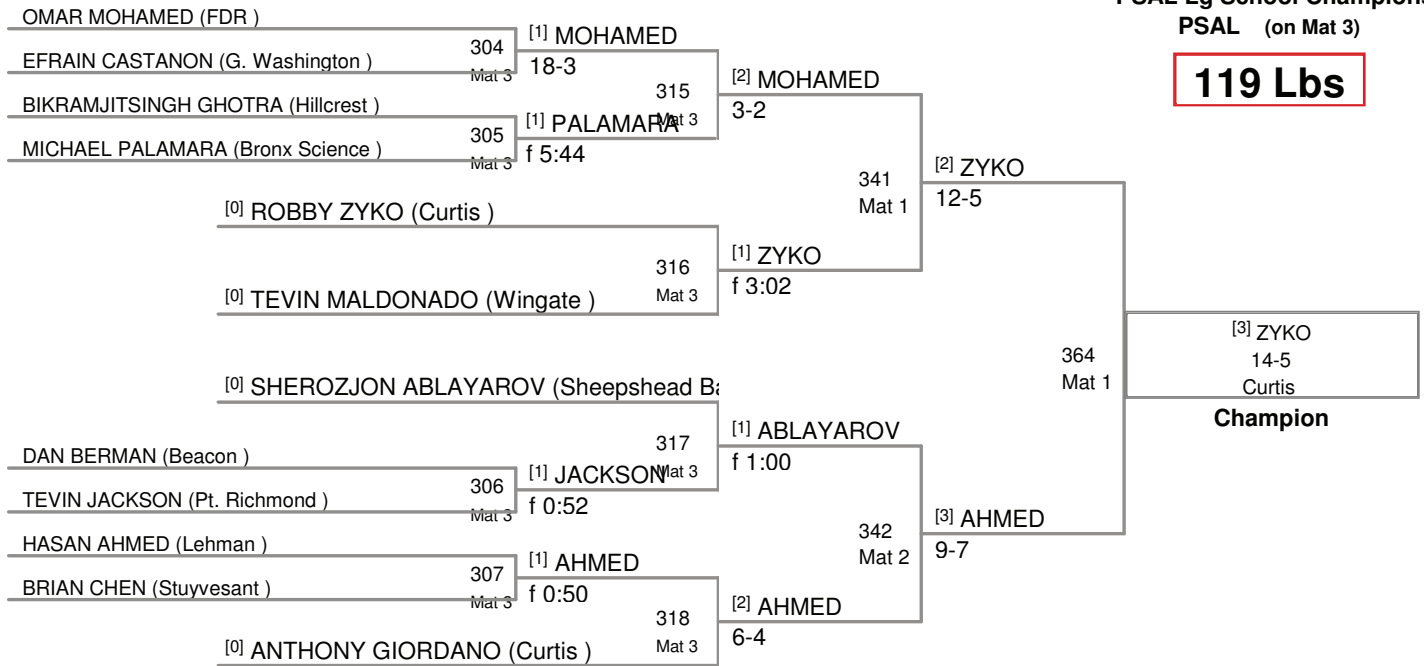

PSAL Lg School Champions
PSAL (on Mat 3)

119 Lbs