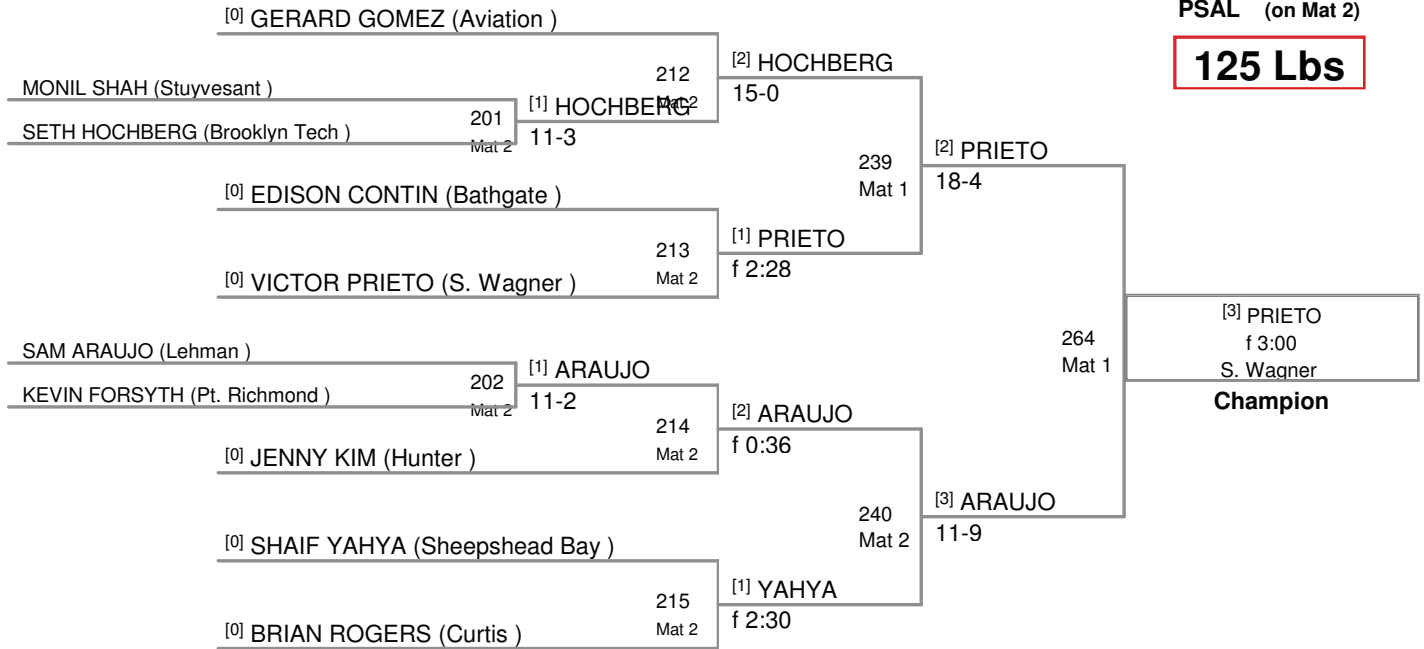

PSAL Lg School Champions
PSAL (on Mat 2)

125 Lbs