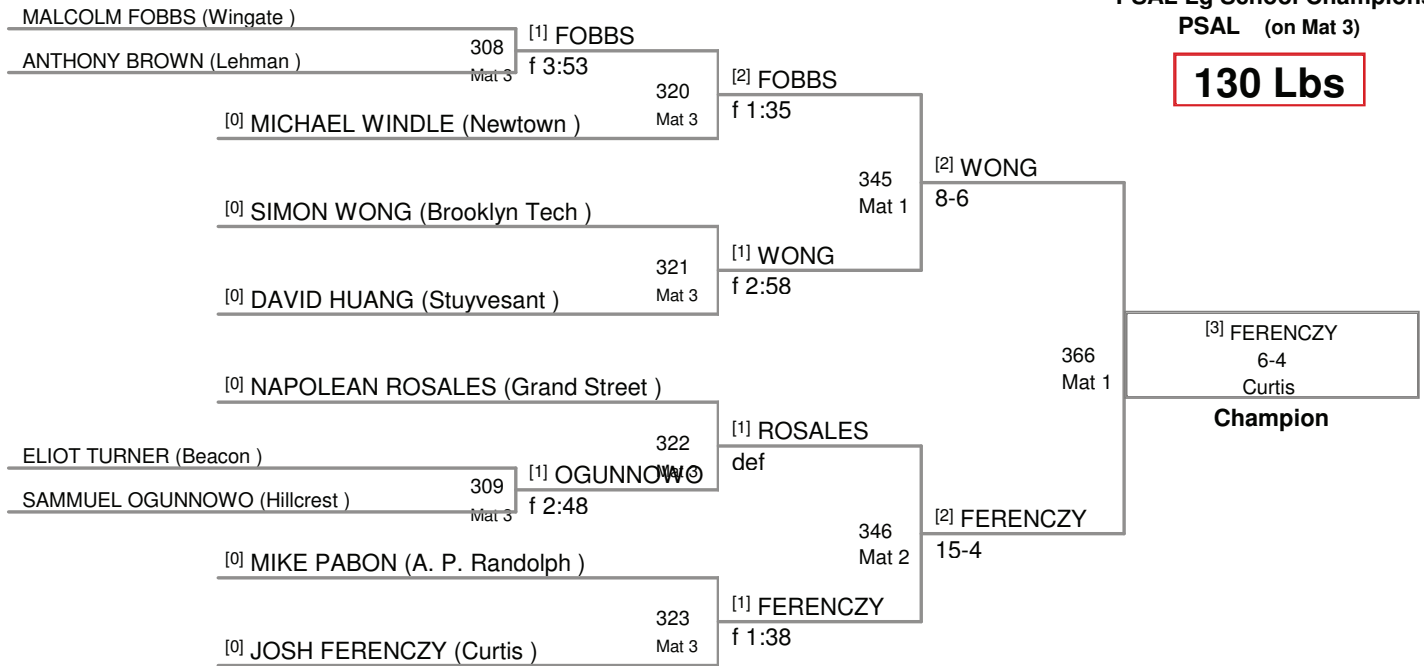

PSAL Lg School Champions
PSAL (on Mat 3)

130 Lbs