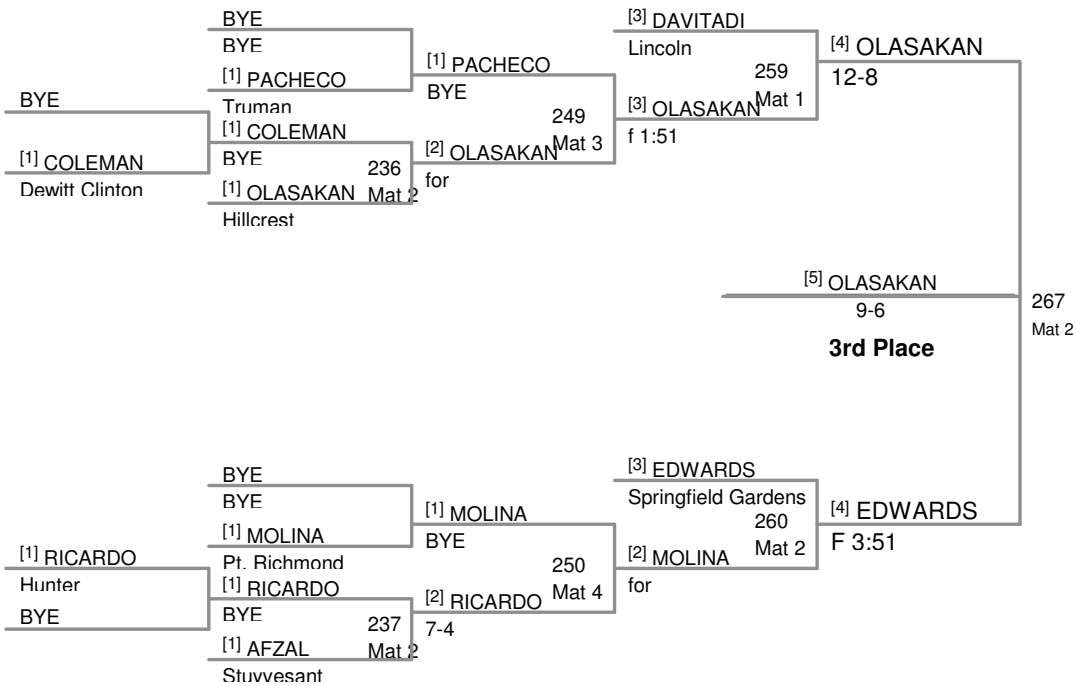

145 Lbs

PSAL Lg School Champions
PSAL (on Mat 2)

152 Lbs

PSAL Lg School Champions
PSAL (on Mat 2)

160 Lbs

PSAL Lg School Champions
PSAL (on Mat 3)

171 Lbs

189 Lbs