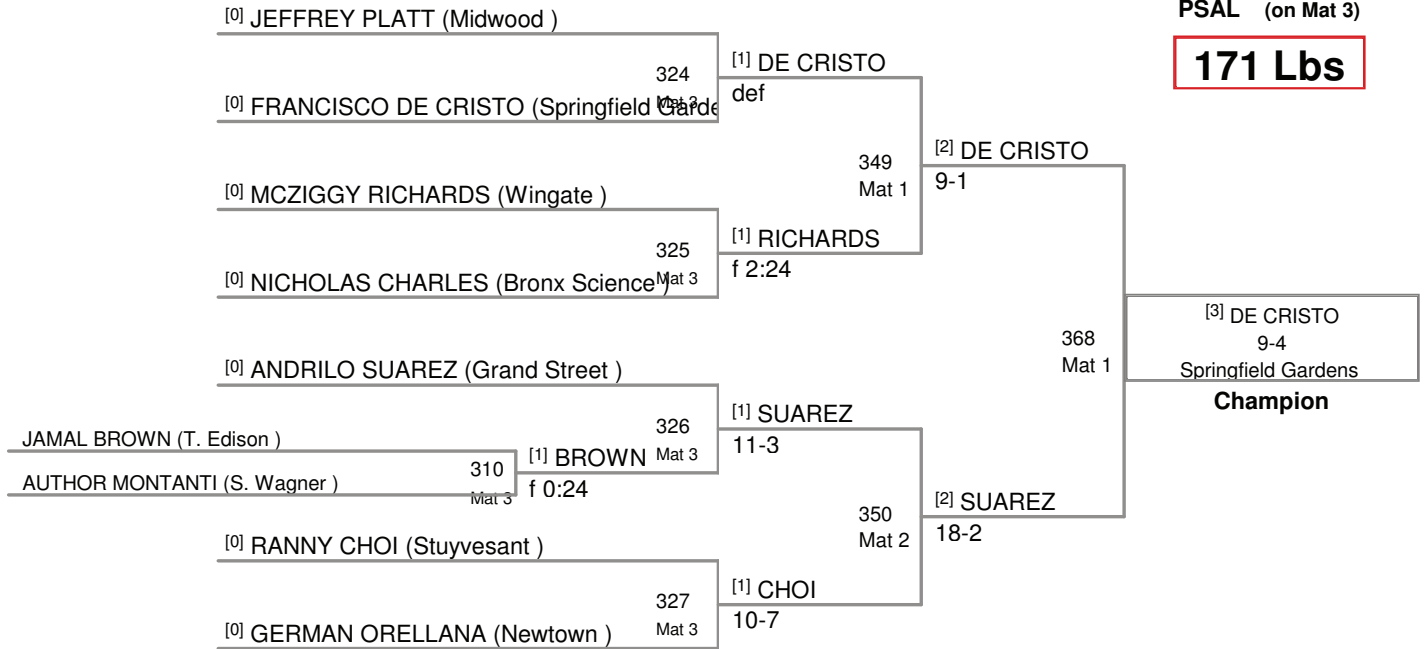

PSAL Lg School Champions
PSAL (on Mat 3)

171 Lbs