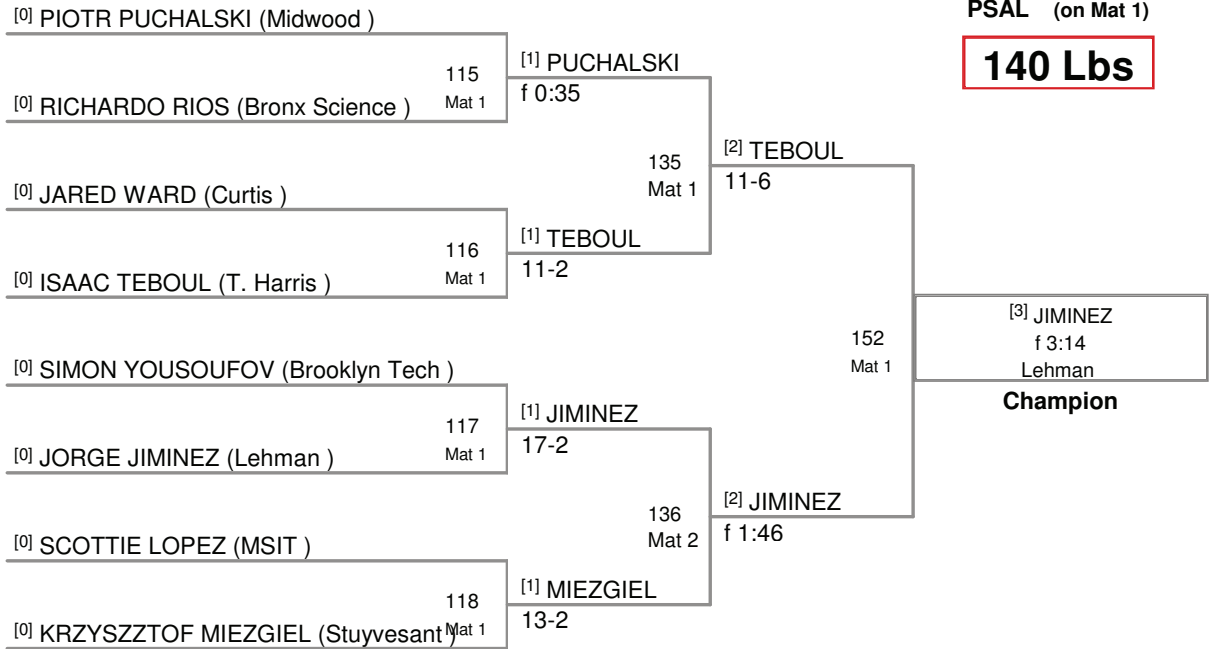

PSAL Lg School Champions
PSAL (on Mat 2)

125 Lbs

PSAL Lg School Champions
PSAL (on Mat 3)

130 Lbs

PSAL Lg School Champions
PSAL (on Mat 4)

135 Lbs

PSAL Lg School Champions
PSAL (on Mat 1)

140 Lbs