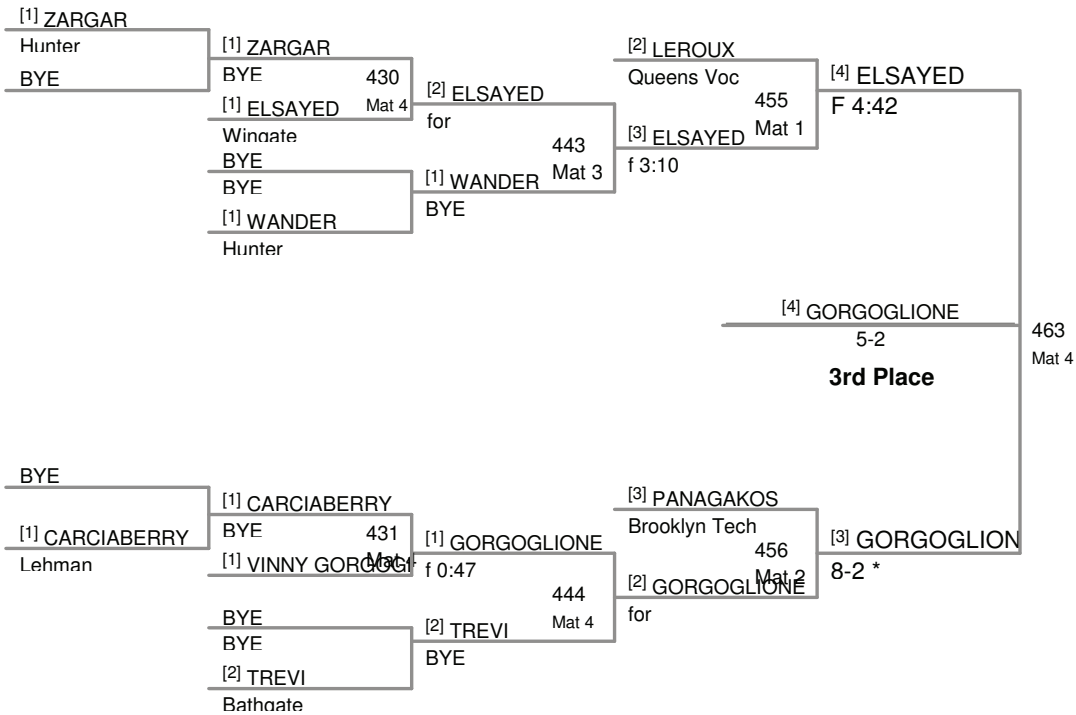

PSAL Lg School Champions
PSAL (on Mat 2)

125 Lbs

PSAL Lg School Champions
PSAL (on Mat 3)

130 Lbs

PSAL Lg School Champions
PSAL (on Mat 4)

135 Lbs

PSAL Lg School Champions
PSAL (on Mat 1)

140 Lbs