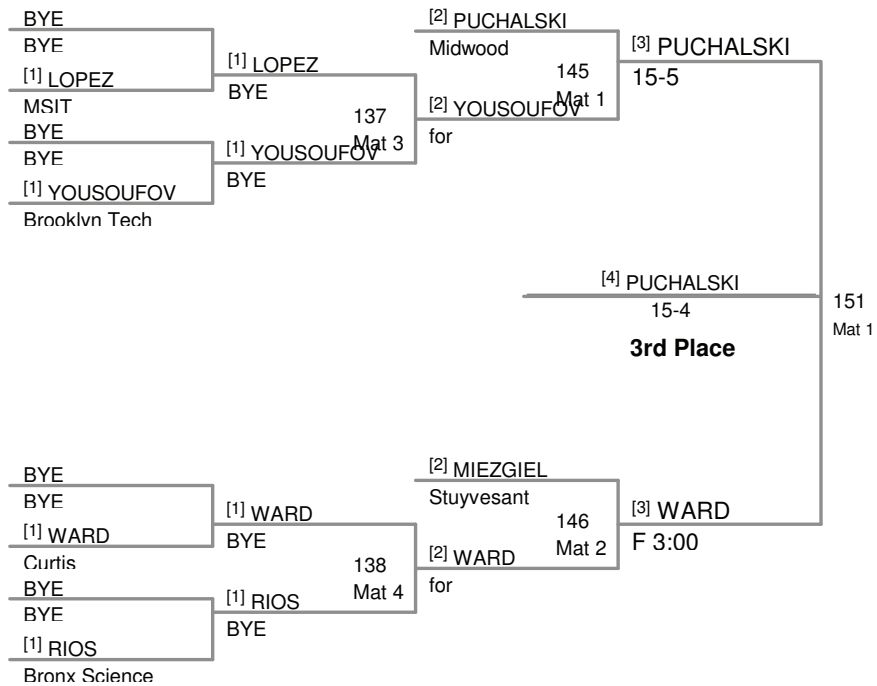

PSAL Lg School Champions
PSAL (on Mat 2)

125 Lbs

PSAL Lg School Champions
PSAL (on Mat 3)

130 Lbs

PSAL Lg School Champions
PSAL (on Mat 4)

135 Lbs

PSAL Lg School Champions
PSAL (on Mat 1)

140 Lbs