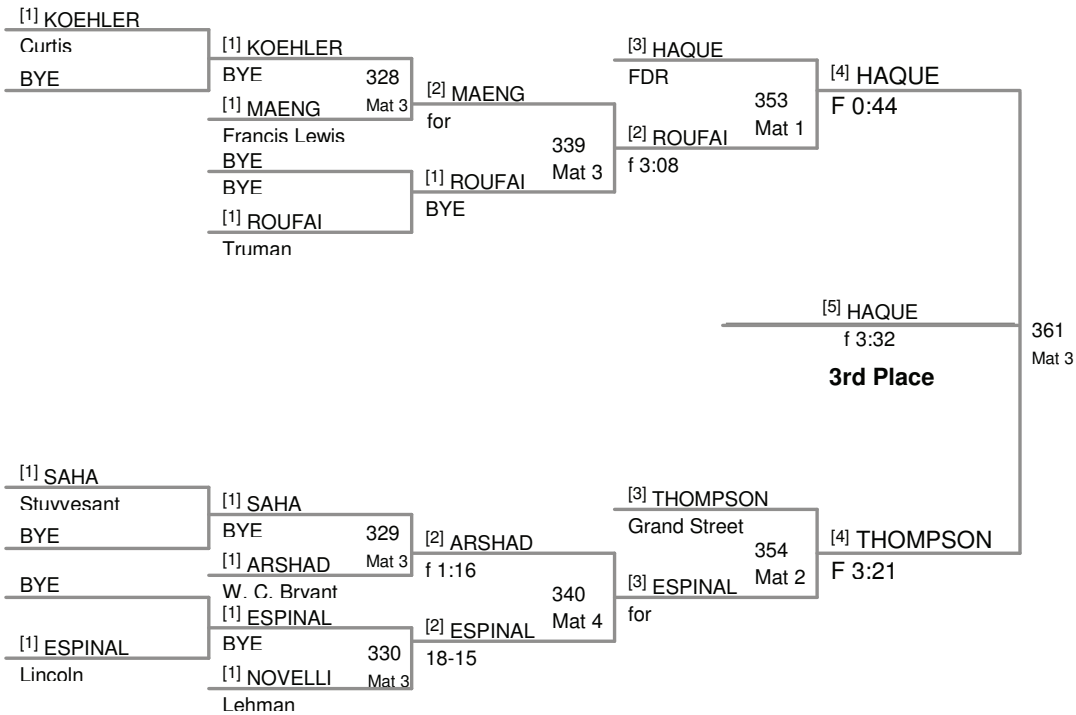

PSAL Lg School Champions
PSAL (on Mat 3)

103 Lbs