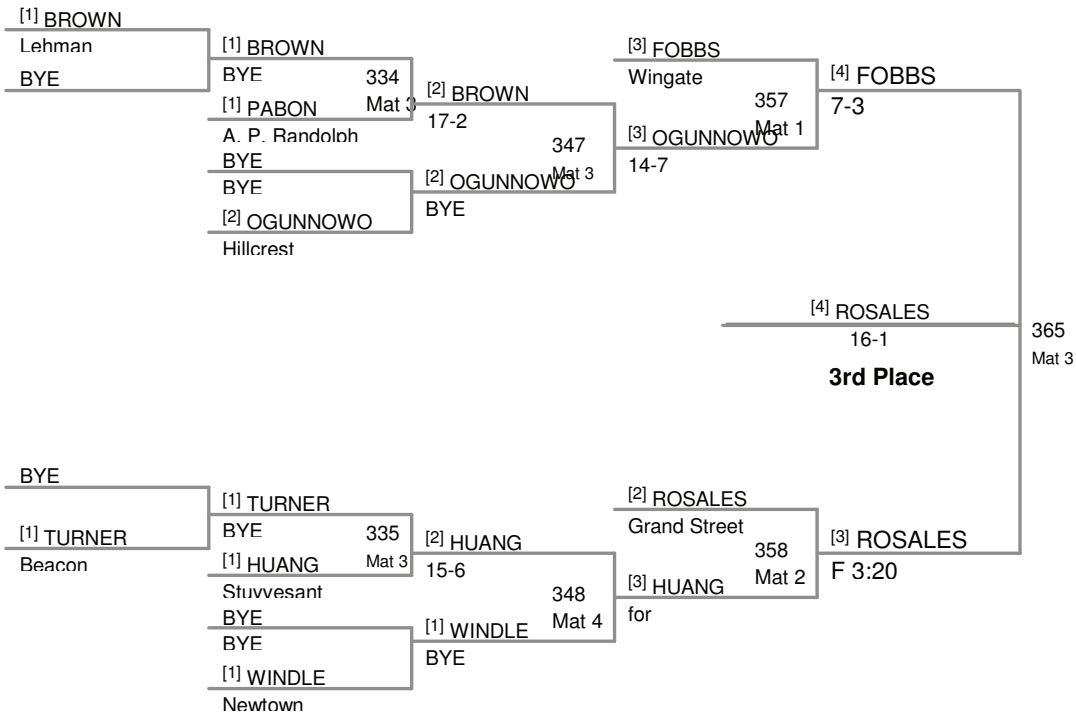

PSAL Lg School Champions
PSAL (on Mat 3)

130 Lbs