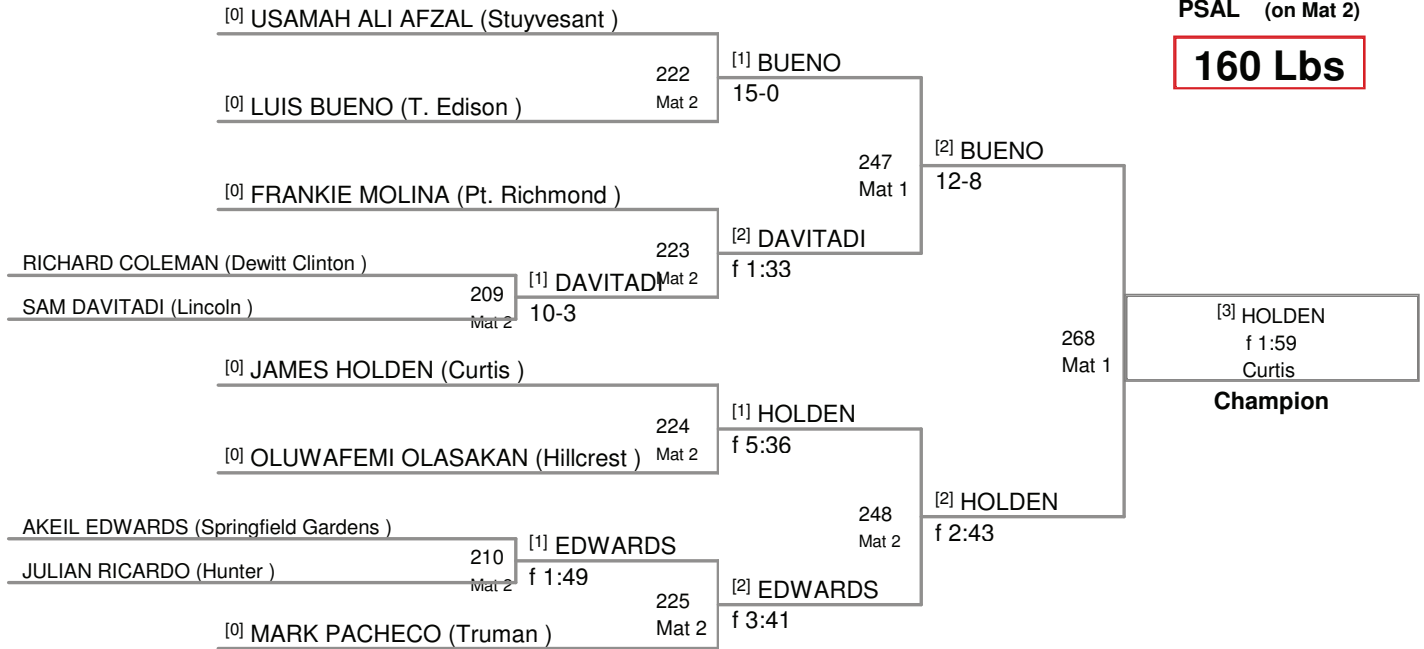

145 Lbs

PSAL Lg School Champions
PSAL (on Mat 2)

152 Lbs

PSAL Lg School Champions
PSAL (on Mat 2)

160 Lbs

PSAL Lg School Champions
PSAL (on Mat 3)

171 Lbs

189 Lbs