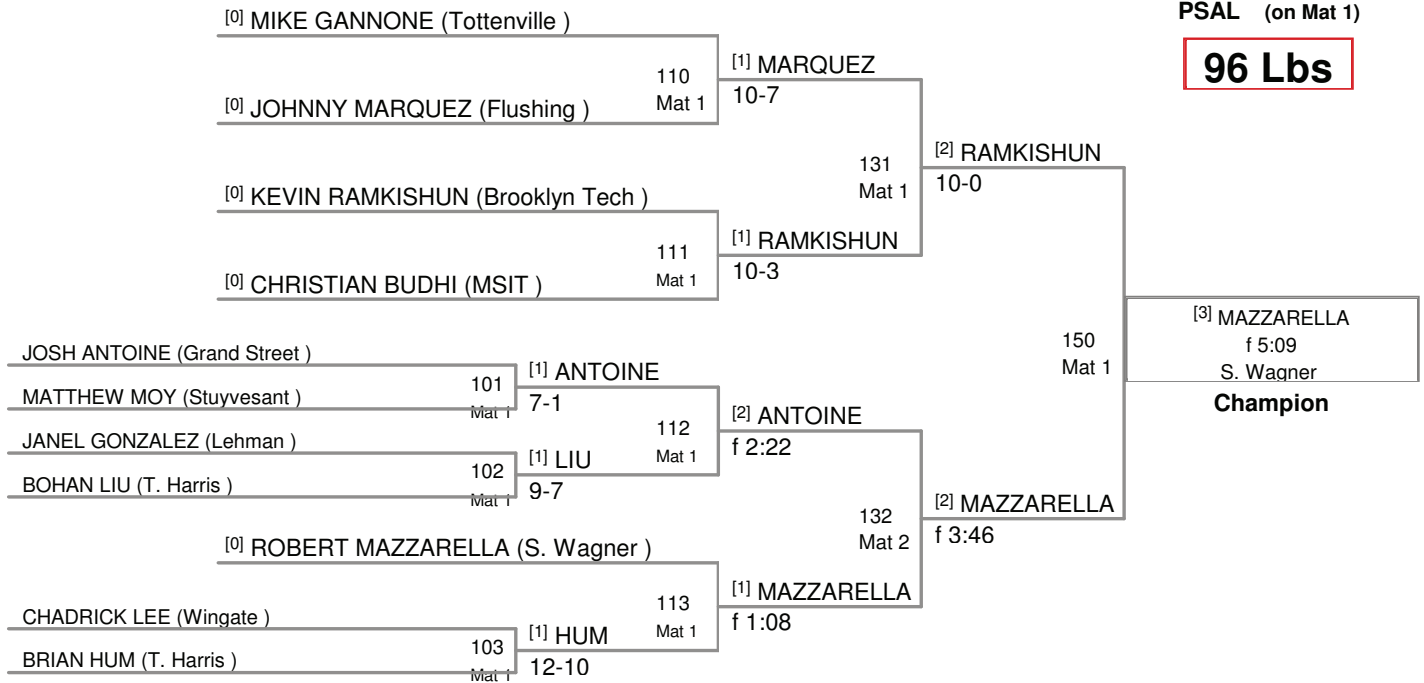

**2010 PSAL Lg School
Championships**

**Top Team Scores (All
Scorers)**

<u>Plc</u>	<u>Points</u>	<u>Team</u>	<u>CH</u>	<u>CONS</u>
1	190	Curtis	-	-
2	102	Grand Street	-	-
3	90	Brooklyn Tech	-	-
4	88	Lehman	-	-
5	85.5	S. Wagner	-	-
6	81.5	FDR	-	-
7	75.5	T. Edison	-	-
8	68	Francis Lewis	-	-
9	64.5	Wingate	-	-
10	56.5	Sheepshead Bay	-	-
11	45	T. Harris	-	-
12	38	Flushing	-	-
12	38	Springfield Gardens	-	-
14	31.5	Stuyvesant	-	-
15	31	Midwood	-	-
16	28	Hillcrest	-	-
17	27	Lincoln	-	-
18	25	Tottenville	-	-
19	21	Pt. Richmond	-	-
20	18	MSIT	-	-
21	17	Bronx Science	-	-
22	15	Madison	-	-
23	14	Beacon	-	-
24	8	Truman	-	-
25	7	W. C. Bryant	-	-
26	6	Hunter	-	-
26	6	Murry Bergtraum	-	-
26	6	New Dorp	-	-
26	6	Newtown	-	-
26	6	Queens Voc	-	-
31	4	Bathgate	-	-
32	2	LIC	-	-
33	0	A. E. Smith	-	-
33	0	A. P. Randolph	-	-
33	0	Automotive	-	-
33	0	Aviation	-	-
33	0	Dewitt Clinton	-	-
33	0	G. Washington	-	-
33	0	Info Tech	-	-
33	0	John Bowne	-	-
33	0	MLK	-	-
33	0	So. Bronx	-	-
33	0	W. Grady	-	-

PSAL Lg School Champions
PSAL (on Mat 1)

96 Lbs