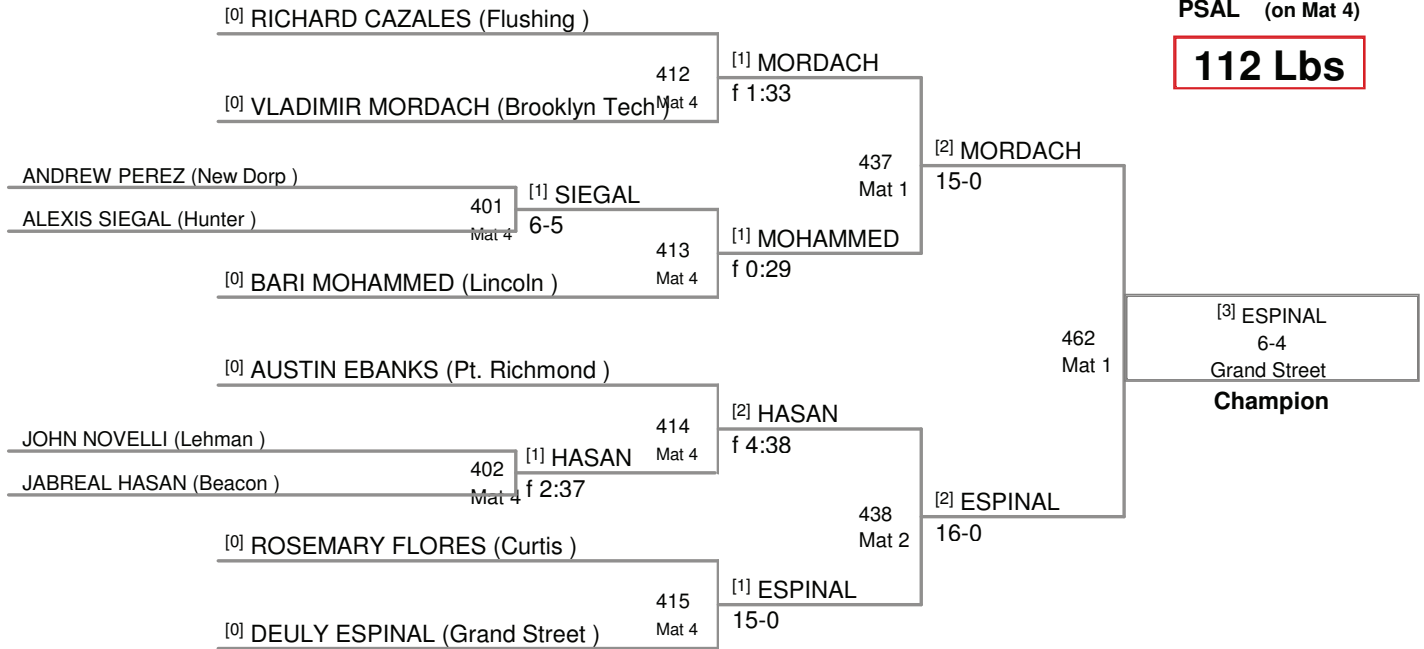

PSAL Lg School Champions
PSAL (on Mat 4)

112 Lbs