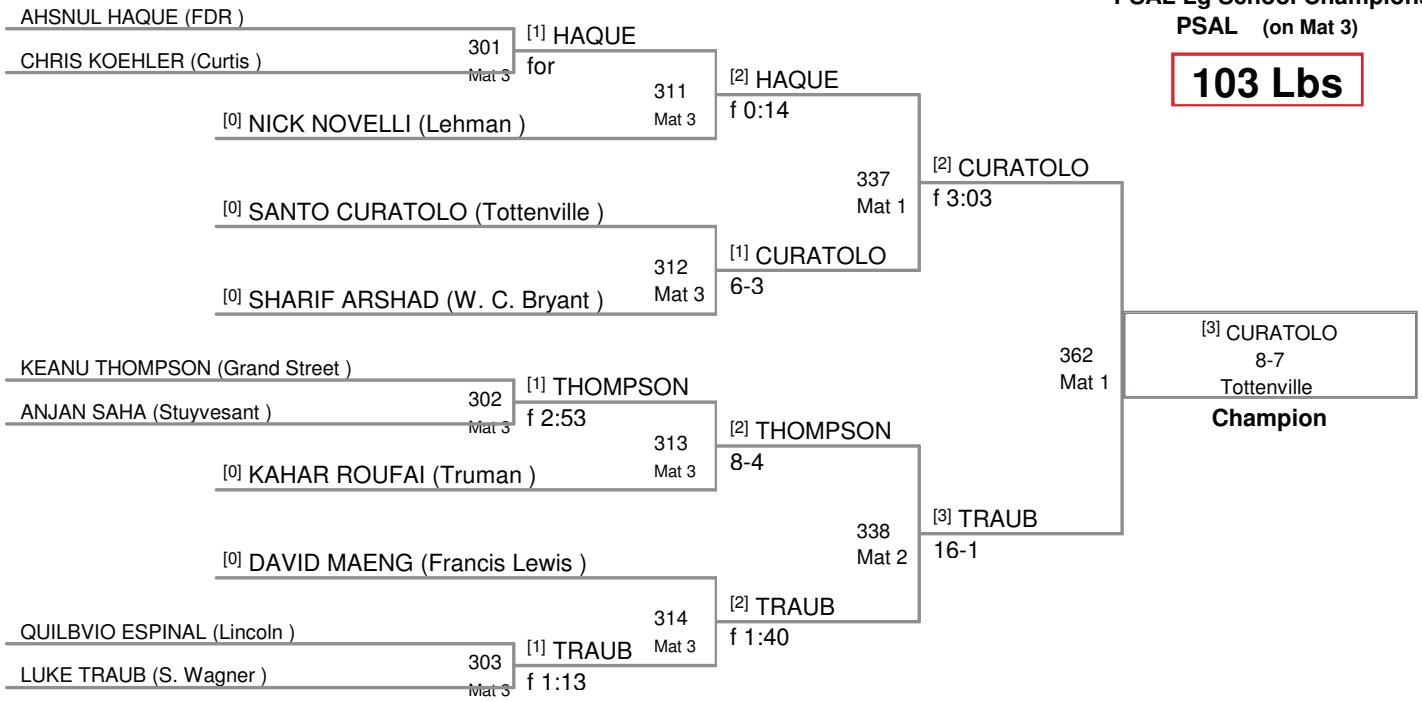

PSAL Lg School Champions
PSAL (on Mat 3)

103 Lbs