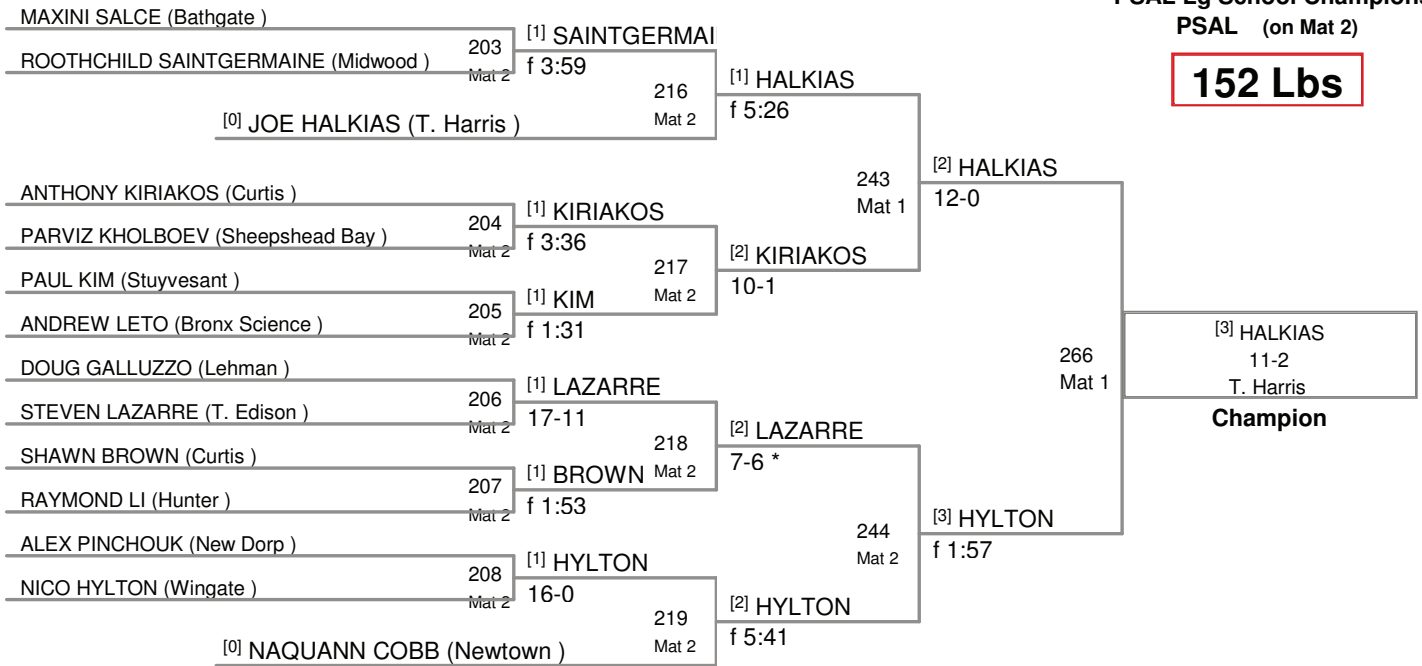

PSAL Lg School Champions
PSAL (on Mat 2)

152 Lbs