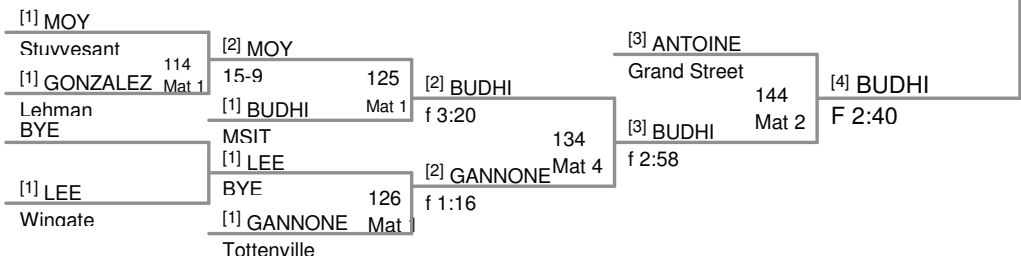

**2010 PSAL Lg School
Championships**

**Top Team Scores (All
Scorers)**

<u>Plc</u>	<u>Points</u>	<u>Team</u>	<u>CH</u>	<u>CONS</u>
1	190	Curtis	-	-
2	102	Grand Street	-	-
3	90	Brooklyn Tech	-	-
4	88	Lehman	-	-
5	85.5	S. Wagner	-	-
6	81.5	FDR	-	-
7	75.5	T. Edison	-	-
8	68	Francis Lewis	-	-
9	64.5	Wingate	-	-
10	56.5	Sheepshead Bay	-	-
11	45	T. Harris	-	-
12	38	Flushing	-	-
12	38	Springfield Gardens	-	-
14	31.5	Stuyvesant	-	-
15	31	Midwood	-	-
16	28	Hillcrest	-	-
17	27	Lincoln	-	-
18	25	Tottenville	-	-
19	21	Pt. Richmond	-	-
20	18	MSIT	-	-
21	17	Bronx Science	-	-
22	15	Madison	-	-
23	14	Beacon	-	-
24	8	Truman	-	-
25	7	W. C. Bryant	-	-
26	6	Hunter	-	-
26	6	Murry Bergtraum	-	-
26	6	New Dorp	-	-
26	6	Newtown	-	-
26	6	Queens Voc	-	-
31	4	Bathgate	-	-
32	2	LIC	-	-
33	0	A. E. Smith	-	-
33	0	A. P. Randolph	-	-
33	0	Automotive	-	-
33	0	Aviation	-	-
33	0	Dewitt Clinton	-	-
33	0	G. Washington	-	-
33	0	Info Tech	-	-
33	0	John Bowne	-	-
33	0	MLK	-	-
33	0	So. Bronx	-	-
33	0	W. Grady	-	-

PSAL Lg School Champions
PSAL (on Mat 1)

96 Lbs