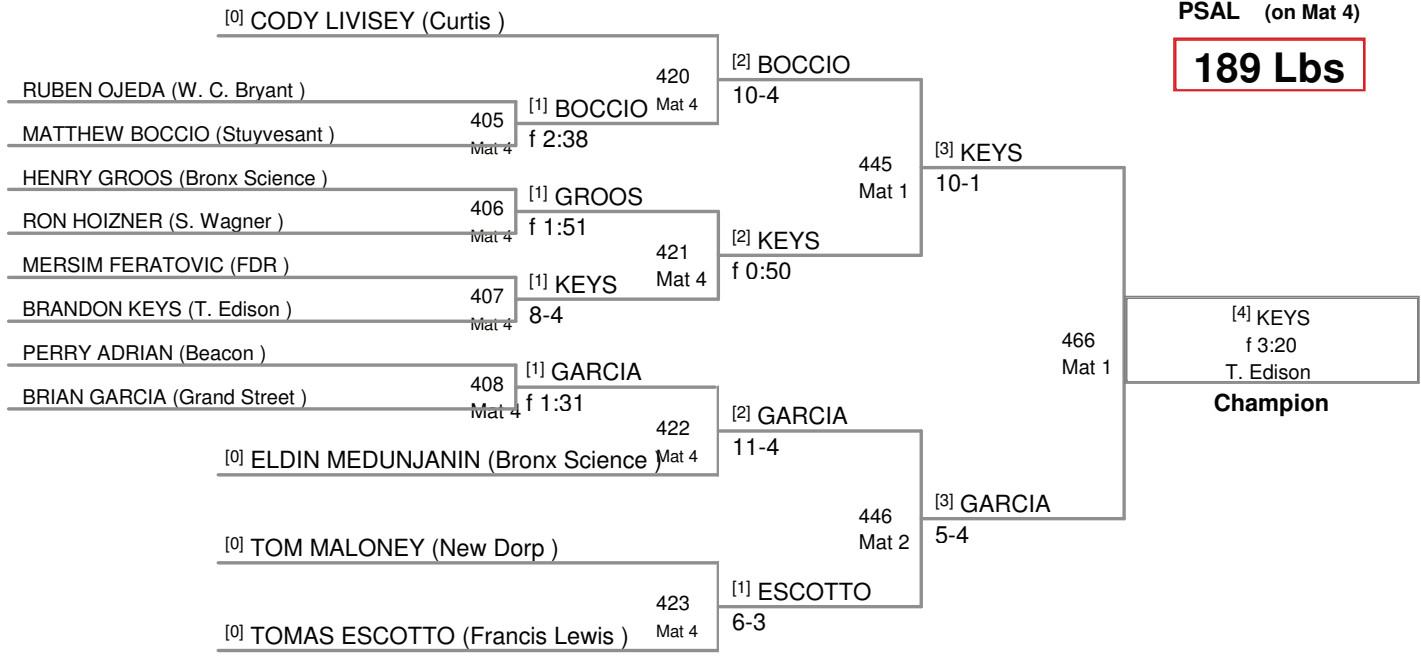

145 Lbs

PSAL Lg School Champions
PSAL (on Mat 2)

152 Lbs

PSAL Lg School Champions
PSAL (on Mat 2)

160 Lbs

PSAL Lg School Champions
PSAL (on Mat 3)

171 Lbs

189 Lbs