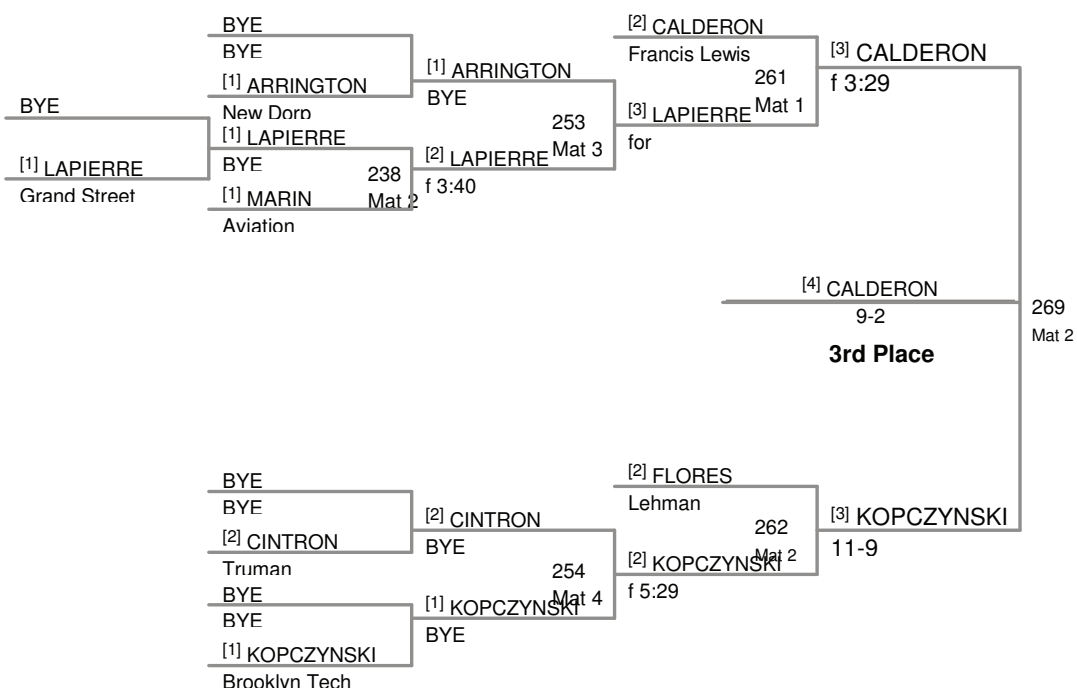

PSAL Lg School Champions
PSAL (on Mat 2)

215 Lbs