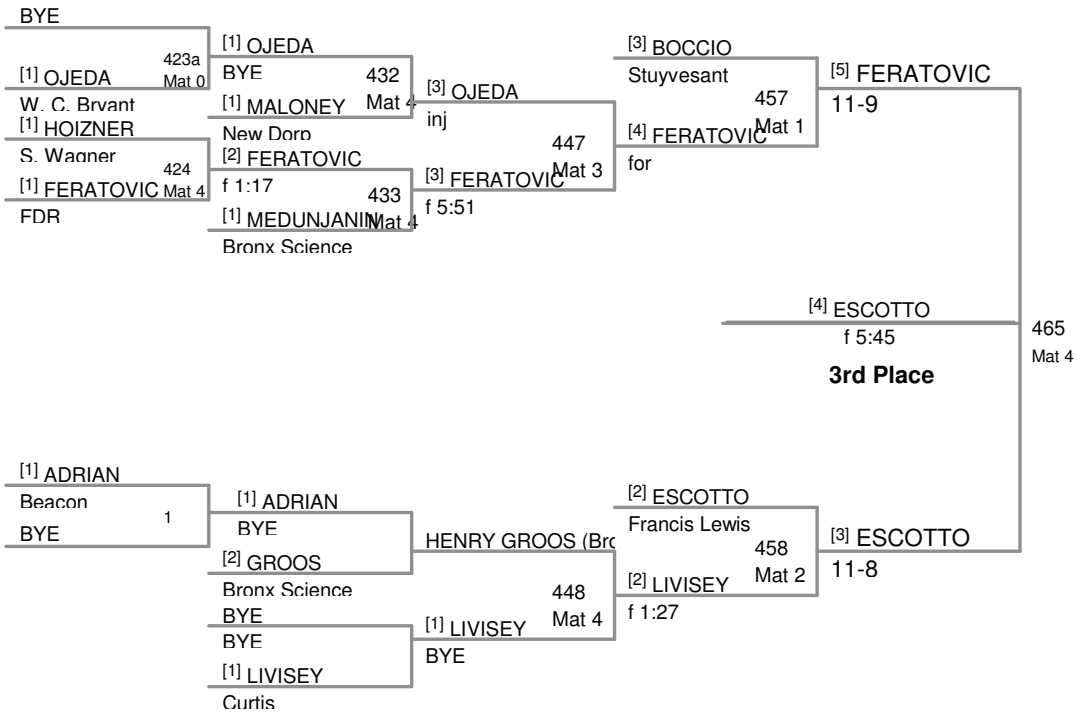

145 Lbs

PSAL Lg School Champions
PSAL (on Mat 2)

152 Lbs

PSAL Lg School Champions
PSAL (on Mat 2)

160 Lbs

PSAL Lg School Champions
PSAL (on Mat 3)

171 Lbs

189 Lbs