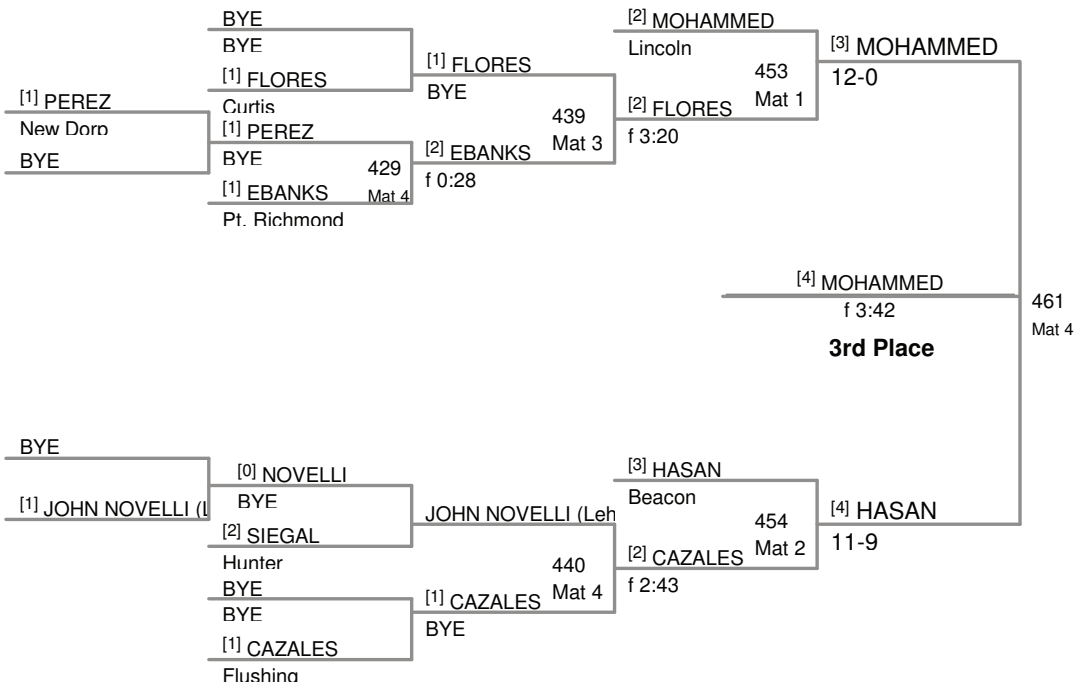

PSAL Lg School Champions
PSAL (on Mat 1)

96 Lbs

PSAL Lg School Champions
PSAL (on Mat 3)

103 Lbs

PSAL Lg School Champions
PSAL (on Mat 4)

112 Lbs

PSAL Lg School Champions
PSAL (on Mat 3)

119 Lbs