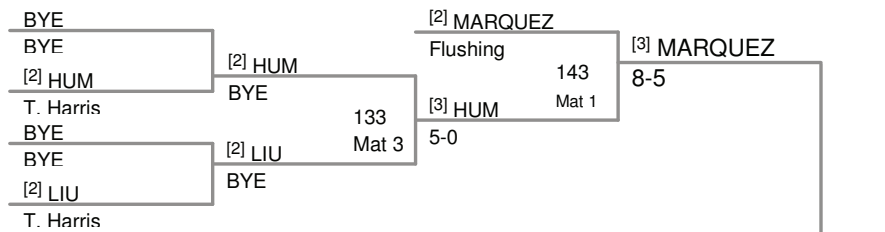

**2010 PSAL Lg School
Championships**

**Top Team Scores (All
Scorers)**

<u>Plc</u>	<u>Points</u>	<u>Team</u>	<u>CH</u>	<u>CONS</u>
1	190	Curtis	-	-
2	102	Grand Street	-	-
3	90	Brooklyn Tech	-	-
4	88	Lehman	-	-
5	85.5	S. Wagner	-	-
6	81.5	FDR	-	-
7	75.5	T. Edison	-	-
8	68	Francis Lewis	-	-
9	64.5	Wingate	-	-
10	56.5	Sheepshead Bay	-	-
11	45	T. Harris	-	-
12	38	Flushing	-	-
12	38	Springfield Gardens	-	-
14	31.5	Stuyvesant	-	-
15	31	Midwood	-	-
16	28	Hillcrest	-	-
17	27	Lincoln	-	-
18	25	Tottenville	-	-
19	21	Pt. Richmond	-	-
20	18	MSIT	-	-
21	17	Bronx Science	-	-
22	15	Madison	-	-
23	14	Beacon	-	-
24	8	Truman	-	-
25	7	W. C. Bryant	-	-
26	6	Hunter	-	-
26	6	Murry Bergtraum	-	-
26	6	New Dorp	-	-
26	6	Newtown	-	-
26	6	Queens Voc	-	-
31	4	Bathgate	-	-
32	2	LIC	-	-
33	0	A. E. Smith	-	-
33	0	A. P. Randolph	-	-
33	0	Automotive	-	-
33	0	Aviation	-	-
33	0	Dewitt Clinton	-	-
33	0	G. Washington	-	-
33	0	Info Tech	-	-
33	0	John Bowne	-	-
33	0	MLK	-	-
33	0	So. Bronx	-	-
33	0	W. Grady	-	-

PSAL Lg School Champions
PSAL (on Mat 1)

96 Lbs