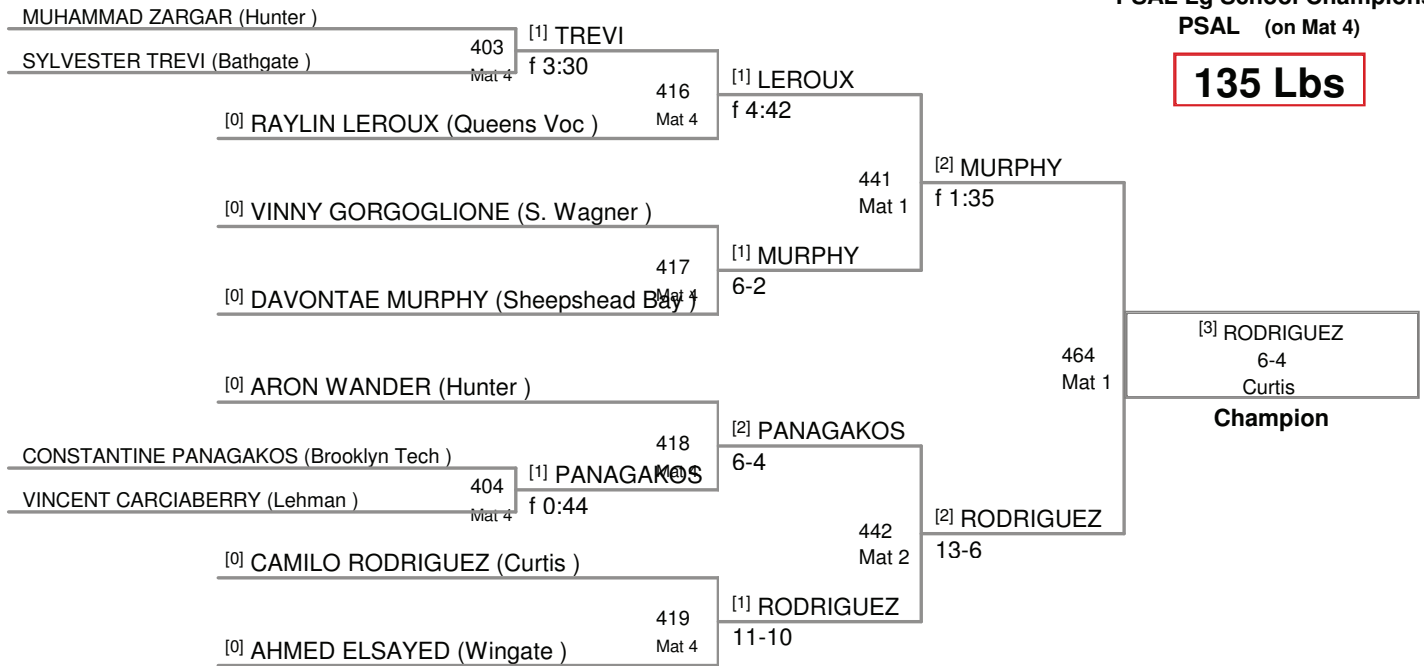

PSAL Lg School Champions
PSAL (on Mat 2)

125 Lbs

PSAL Lg School Champions
PSAL (on Mat 3)

130 Lbs

PSAL Lg School Champions
PSAL (on Mat 4)

135 Lbs

PSAL Lg School Champions
PSAL (on Mat 1)

140 Lbs