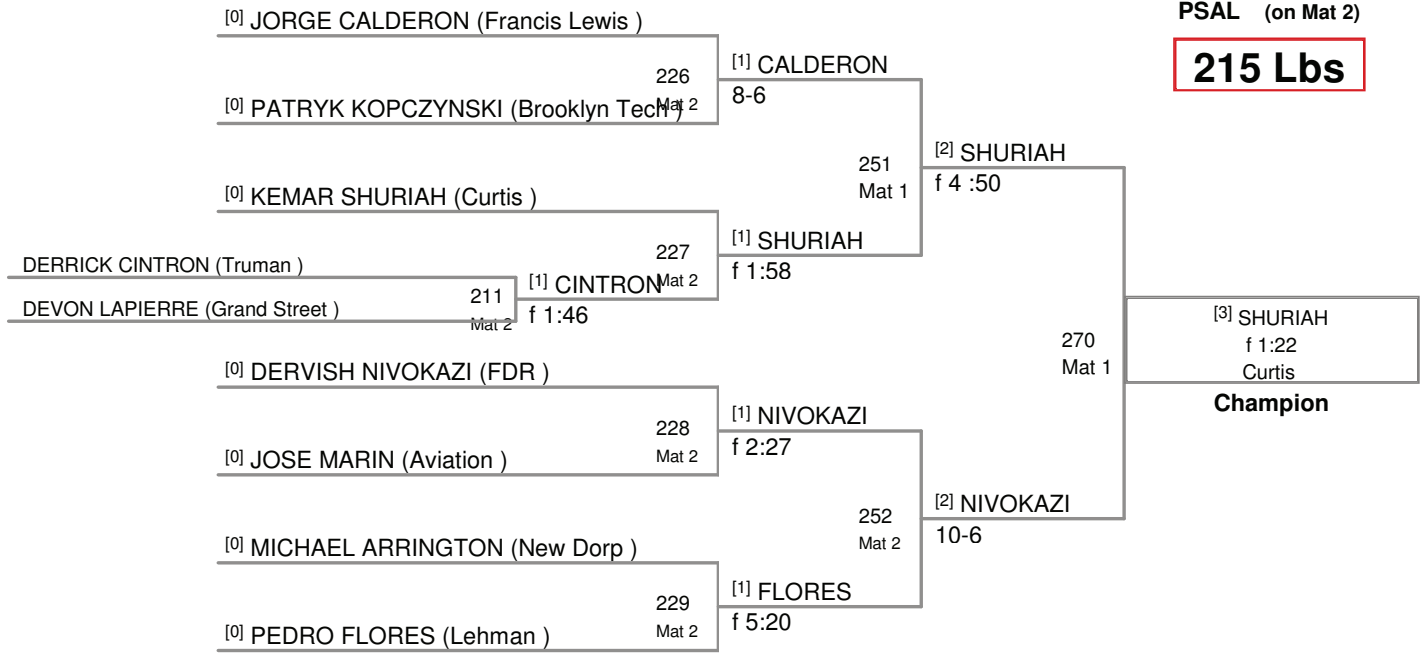

PSAL Lg School Champions
PSAL (on Mat 2)

215 Lbs