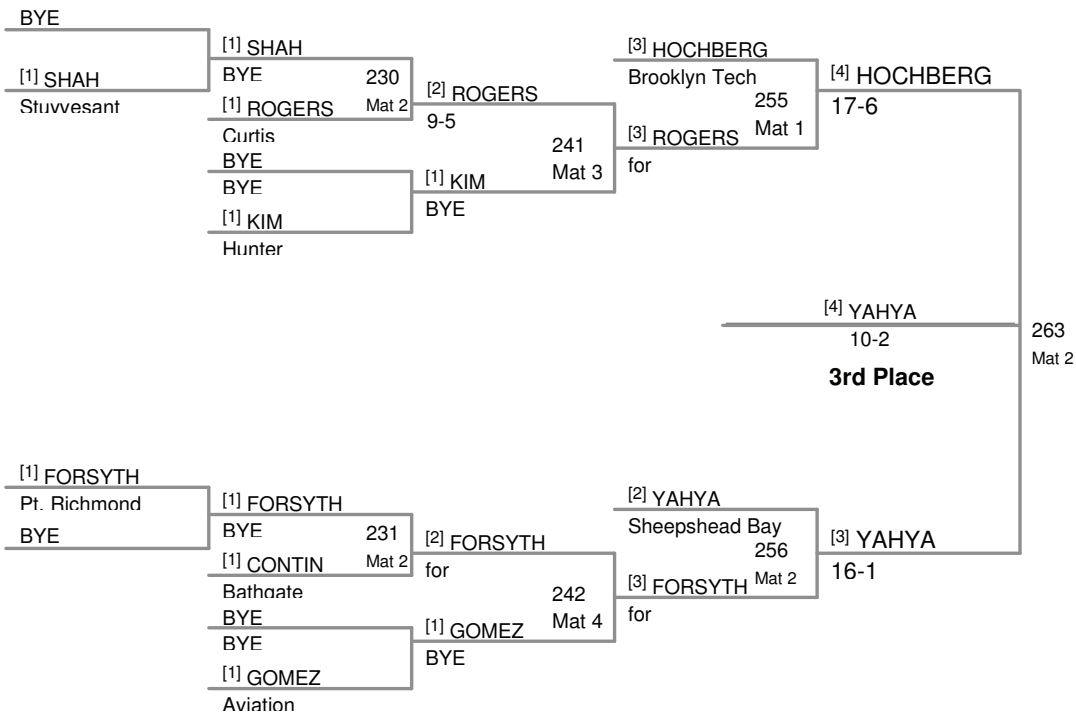

PSAL Lg School Champions
PSAL (on Mat 2)

125 Lbs