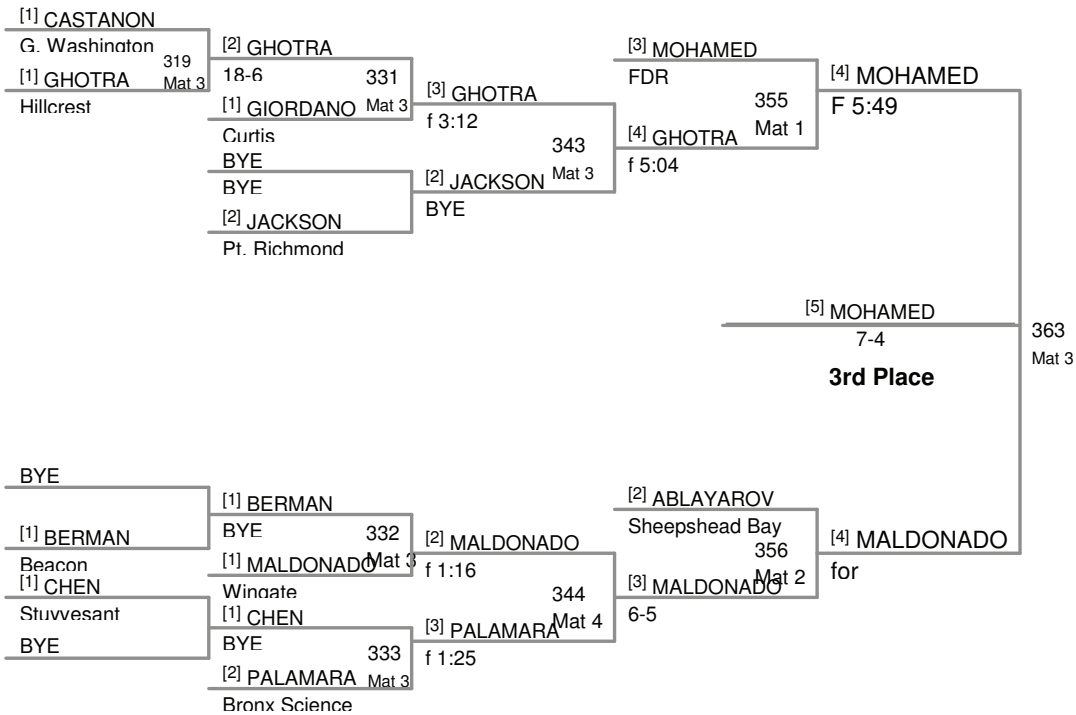

**2010 PSAL Lg School
Championships**

**Top Team Scores (All
Scorers)**

<u>Plc</u>	<u>Points</u>	<u>Team</u>	<u>CH</u>	<u>CONS</u>
1	190	Curtis	-	-
2	102	Grand Street	-	-
3	90	Brooklyn Tech	-	-
4	88	Lehman	-	-
5	85.5	S. Wagner	-	-
6	81.5	FDR	-	-
7	75.5	T. Edison	-	-
8	68	Francis Lewis	-	-
9	64.5	Wingate	-	-
10	56.5	Sheepshead Bay	-	-
11	45	T. Harris	-	-
12	38	Flushing	-	-
12	38	Springfield Gardens	-	-
14	31.5	Stuyvesant	-	-
15	31	Midwood	-	-
16	28	Hillcrest	-	-
17	27	Lincoln	-	-
18	25	Tottenville	-	-
19	21	Pt. Richmond	-	-
20	18	MSIT	-	-
21	17	Bronx Science	-	-
22	15	Madison	-	-
23	14	Beacon	-	-
24	8	Truman	-	-
25	7	W. C. Bryant	-	-
26	6	Hunter	-	-
26	6	Murry Bergtraum	-	-
26	6	New Dorp	-	-
26	6	Newtown	-	-
26	6	Queens Voc	-	-
31	4	Bathgate	-	-
32	2	LIC	-	-
33	0	A. E. Smith	-	-
33	0	A. P. Randolph	-	-
33	0	Automotive	-	-
33	0	Aviation	-	-
33	0	Dewitt Clinton	-	-
33	0	G. Washington	-	-
33	0	Info Tech	-	-
33	0	John Bowne	-	-
33	0	MLK	-	-
33	0	So. Bronx	-	-
33	0	W. Grady	-	-

PSAL Lg School Champions
PSAL (on Mat 1)

96 Lbs

PSAL Lg School Champions
PSAL (on Mat 3)

103 Lbs

PSAL Lg School Champions
PSAL (on Mat 4)

112 Lbs

PSAL Lg School Champions
PSAL (on Mat 3)

119 Lbs