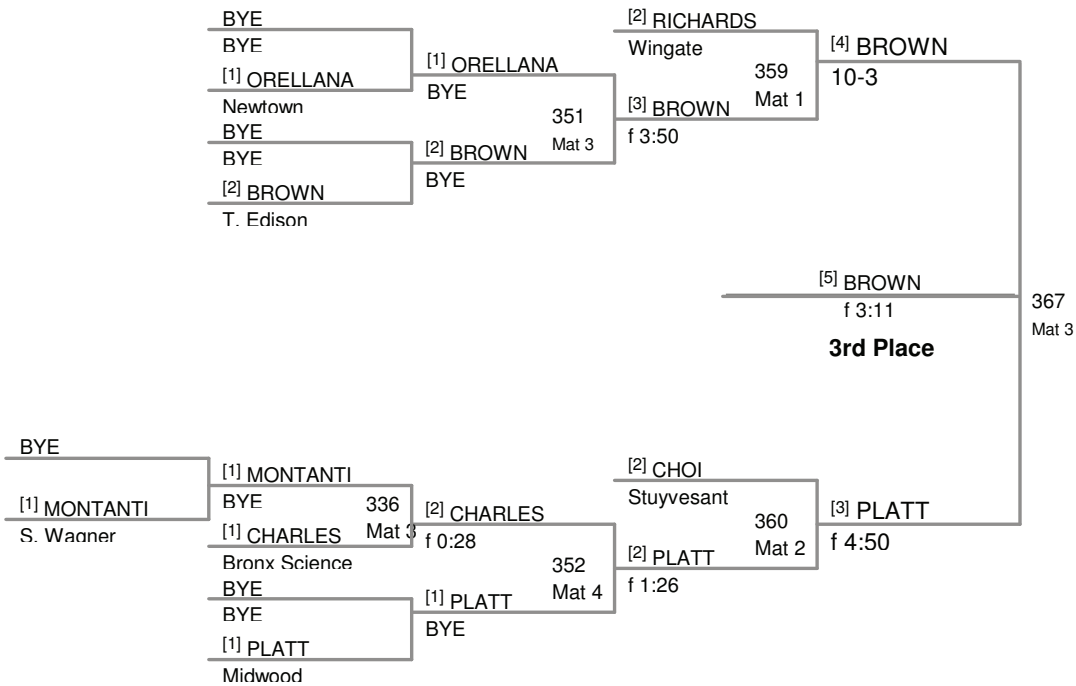

145 Lbs

PSAL Lg School Champions
PSAL (on Mat 2)

152 Lbs

PSAL Lg School Champions
PSAL (on Mat 2)

160 Lbs

PSAL Lg School Champions
PSAL (on Mat 3)

171 Lbs

189 Lbs