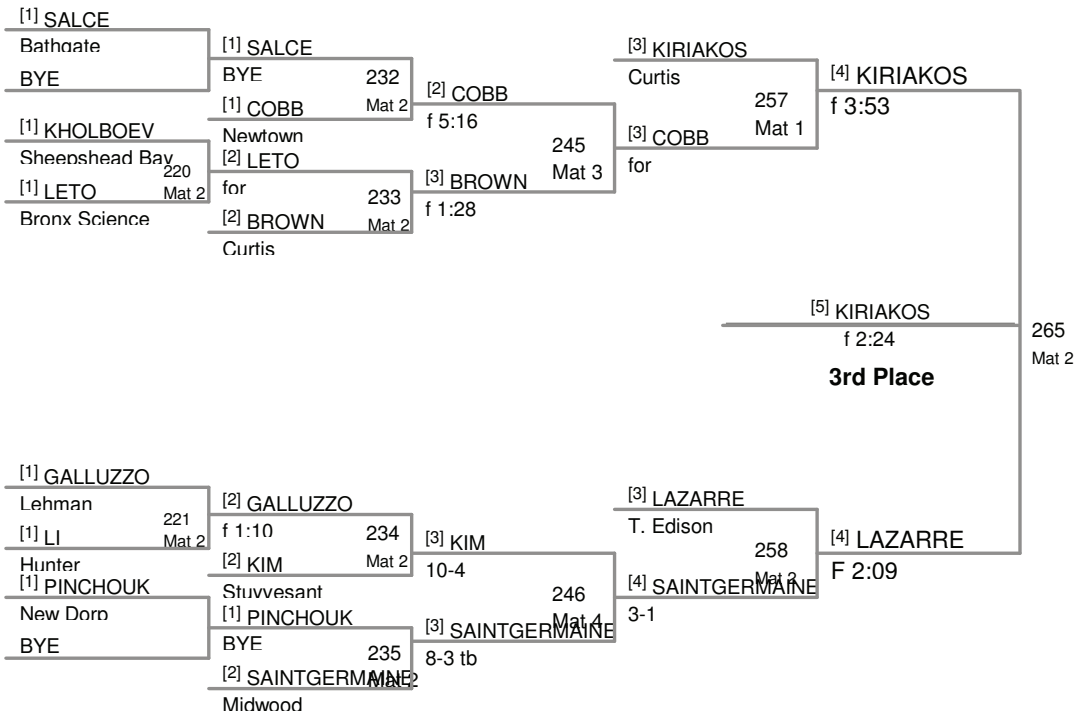

PSAL Lg School Champions
PSAL (on Mat 2)

152 Lbs